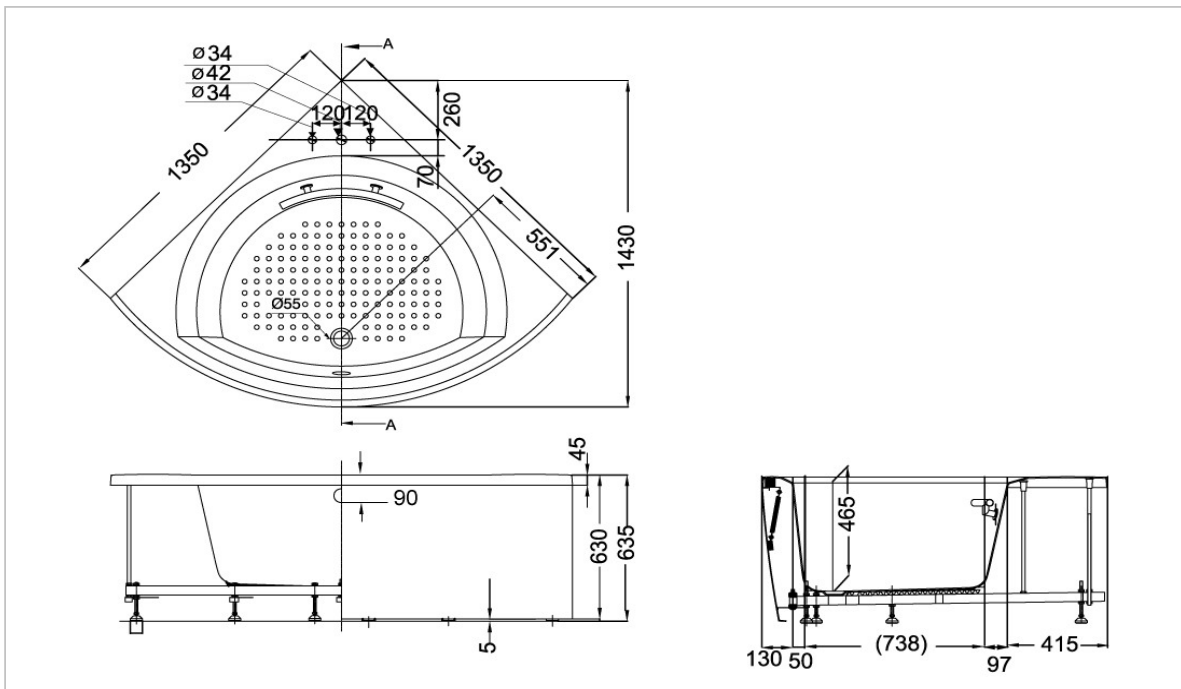

TOTO

BATHTUB

PPY1353-3HP#F
PPY1353-3P#F

Pearl Acrylic Bathtub

Product Features

SIZE : 1350 x 1350 x 635 mm

Suggestion Fittings & Parts

Remark : We reserve the right to change some parts for suitability.