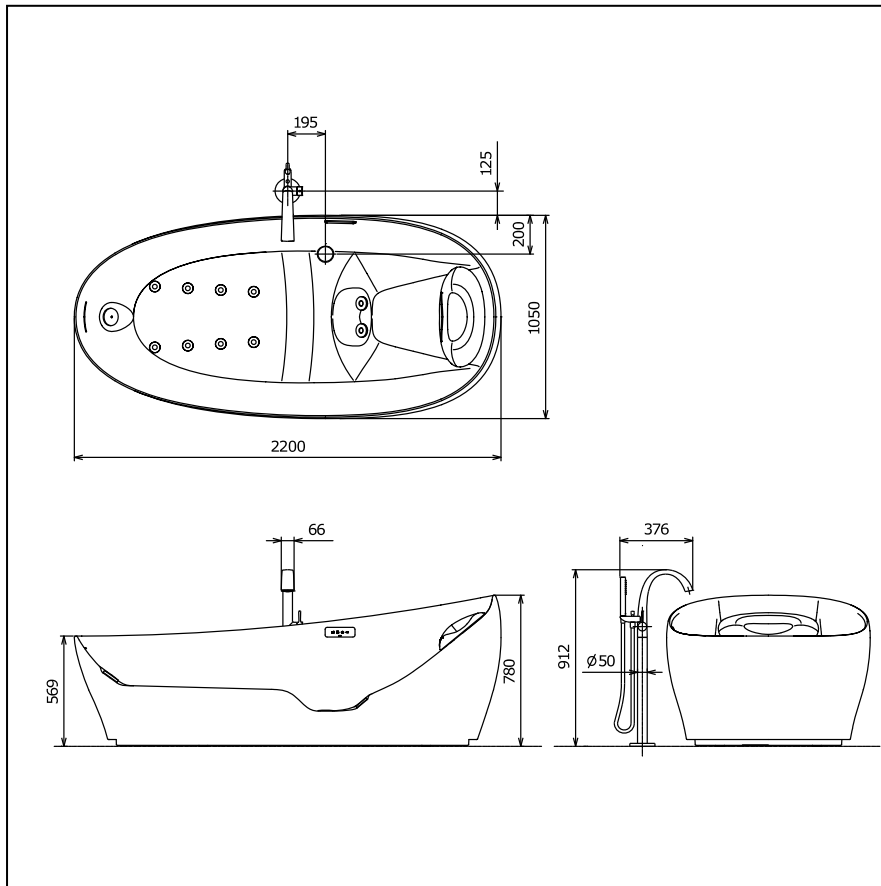

Item number: PJYD2200PW

Features

- Zero Dimension bathing freedom from gravity,
- Dynamic water massage that flows randomly around targeted muscles,
- Fluctuating streams of air bubbles rise from below,
- Outstanding durability made of artificial marble and constructed using TOTO's innovative,

Specifications

Capacity : 293L
 Material : Galaline
 Size : W2200 x D1050 x H780 mm
 Neck bath, Air-jet, LED Lighting

Drawing:

Colors

- Body color:
White