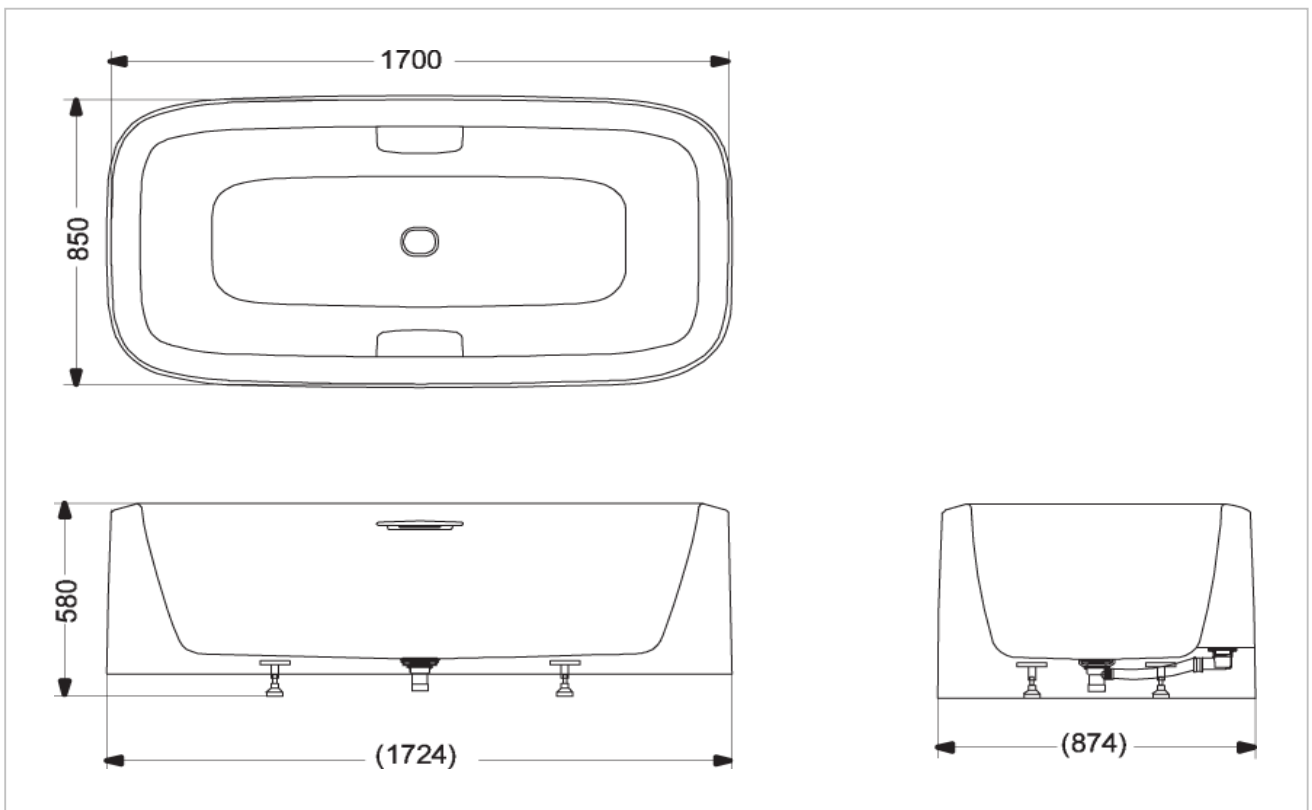

TOTO

BATHTUB

PJY1714HPWE#MW

GALALINE

Product Features

Galaline

Free Standing Bathtub with Hand Grip
(Matte White)

Size : 1700W x 850D x 580H mm

Slip-Resistance Surface

Waste Fittings Included

Suggestion Fittings & Parts

Remark : We reserve the right to change some parts for suitability.

TOTO (THAILAND) CO.,LTD
Bangkok Office : G Tower Grand Rama 9,12th Floor, South Wing, 9 Rama IX Road,
Huaykwang Sub-district,Huaykwang District, Bangkok. 10310 Thailand
Tel : +(66)2-117-9520(AUTO) Fax : +(66)2-117-9527
th.toto.com