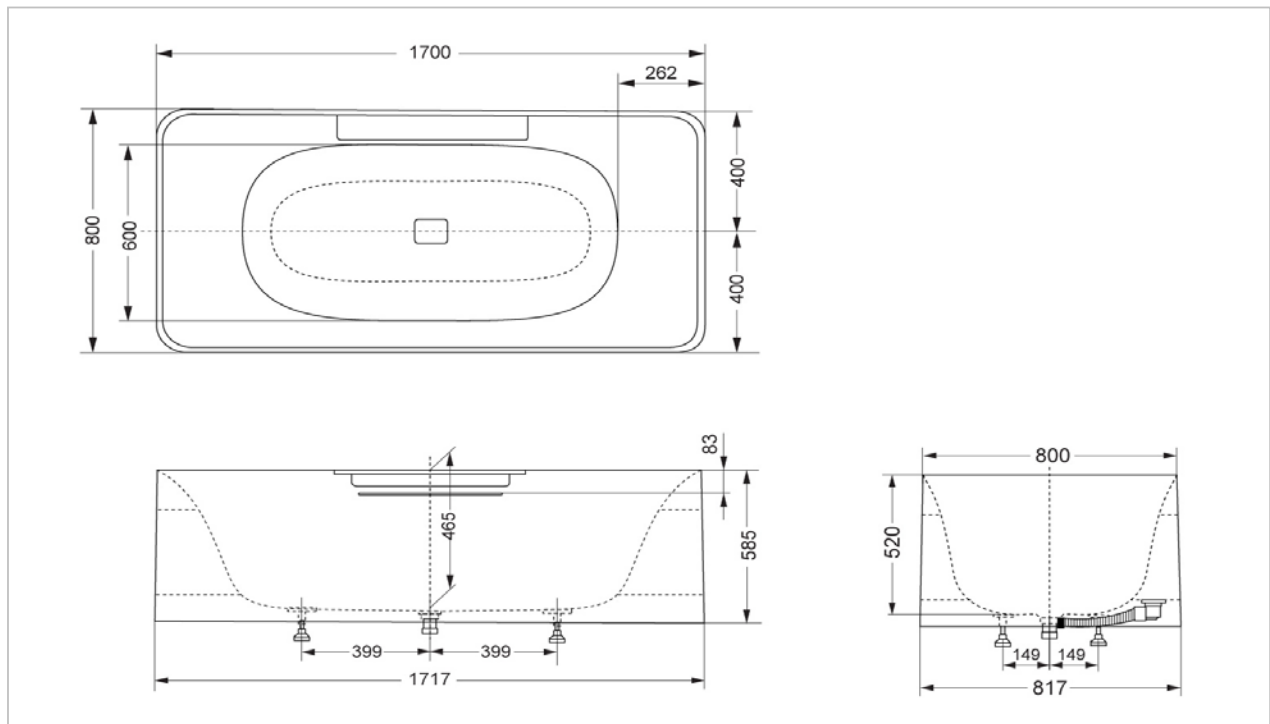

TOTO

BATHTUB

PJY1704HPWE

Free - Standing Bathtub

Product Features

Size : 1700x800x585 mm
Actual Capacity : 335L

Suggestion Fittings & Parts

Remark : We reserve the right to change some parts for suitability.