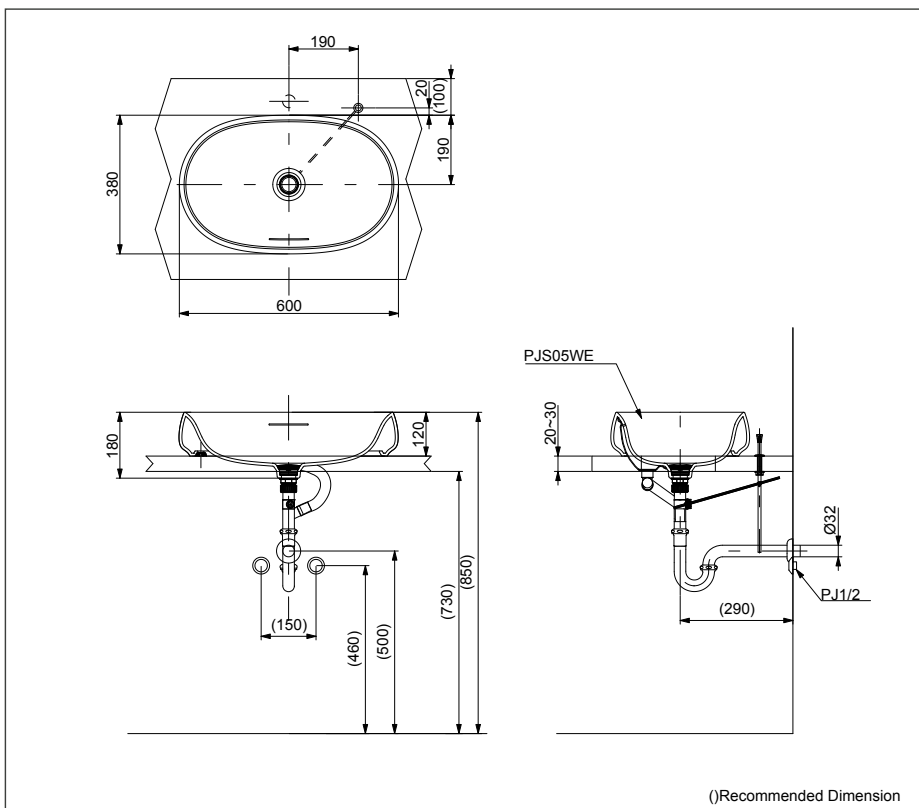

Galalato Console Lavatory

PJS05#MW

Features

- Round above counter Lavatory with a low center of gravity and a stable feeling design. The same appearance with recline comfort bathtub series.
- Reinforced marble material, high density and strength.
- Highlight&Matt texture, two color options available.

Specifications

Size : 600W x 380D x 120H mm

Parts description

Faucet not included

- PJS05
Console Lavatory

Colors

#MW Matt White

Please consult a TOTO representative for details