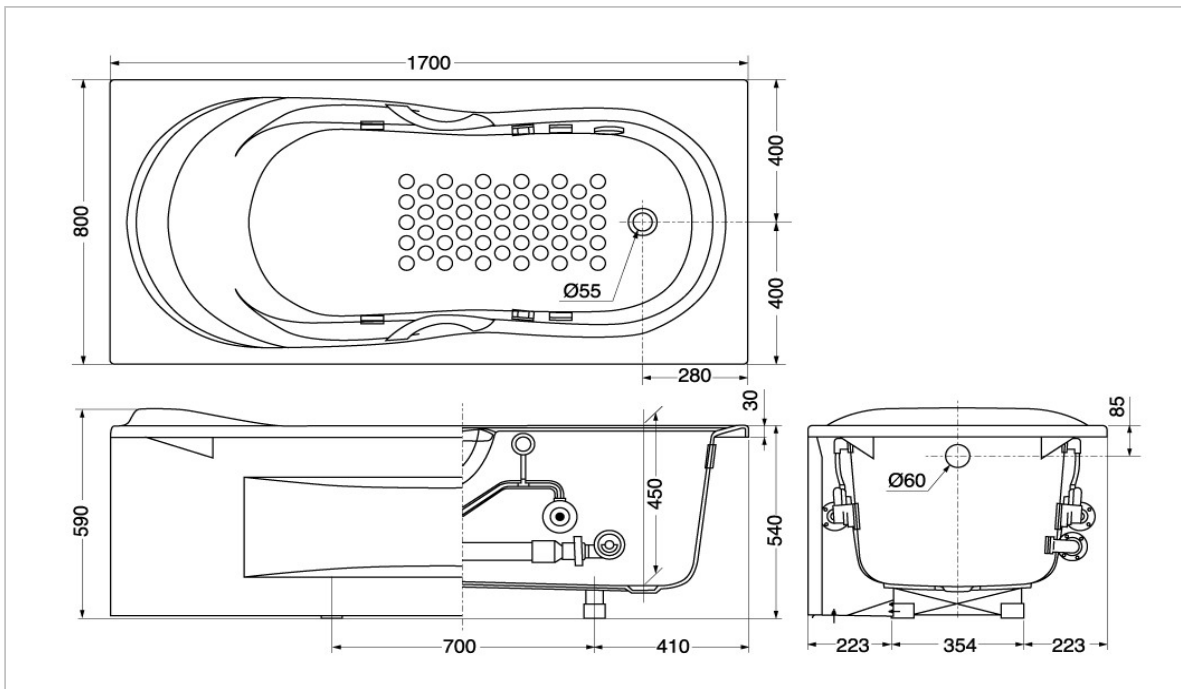

TOTO

BATHTUB

**PAYK1773H
PAYK1773**

Acrylic Bathtub

Product Features

SIZE : 1700 x 800 x 590 mm

Suggestion Fittings & Parts

Remark : We reserve the right to change some parts for suitability.