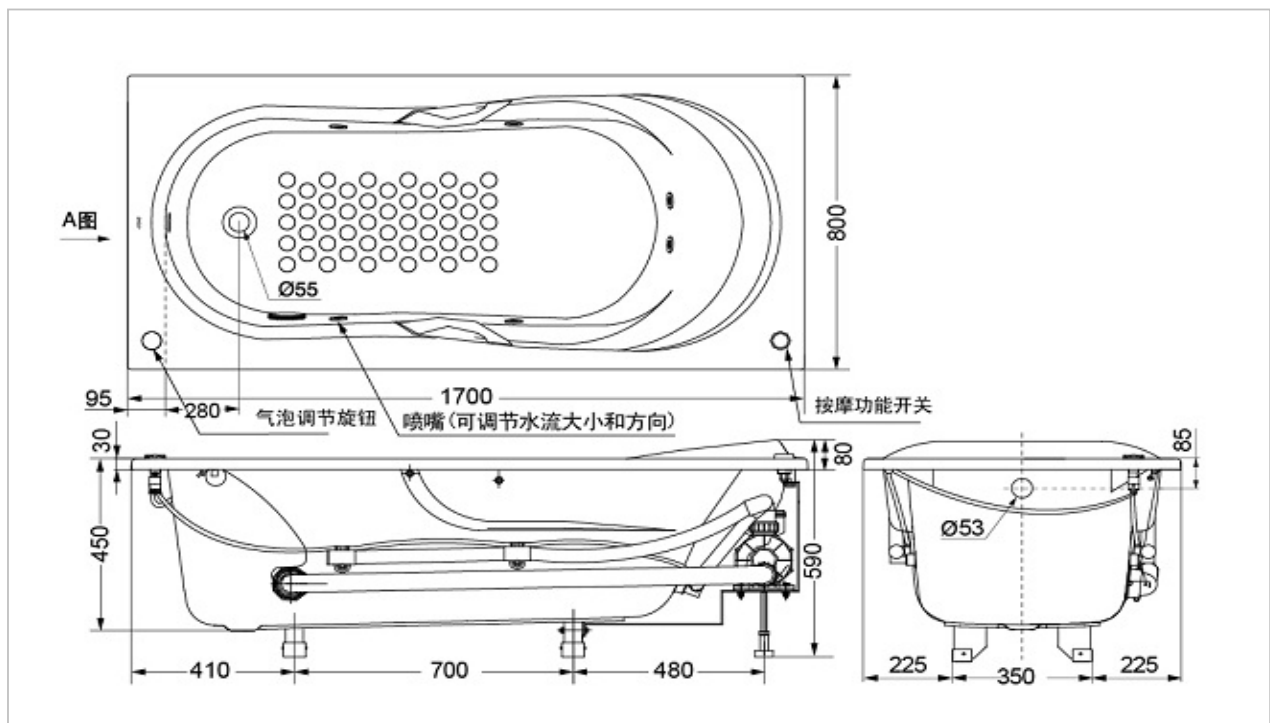

TOTO

BATHTUB

PAYK1770ZLHP/DB

Acrylic Bathtub

Product Features

SIZE : 1700 x 800 x 590 mm

Suggestion Fittings & Parts

Remark : We reserve the right to change some parts for suitability.