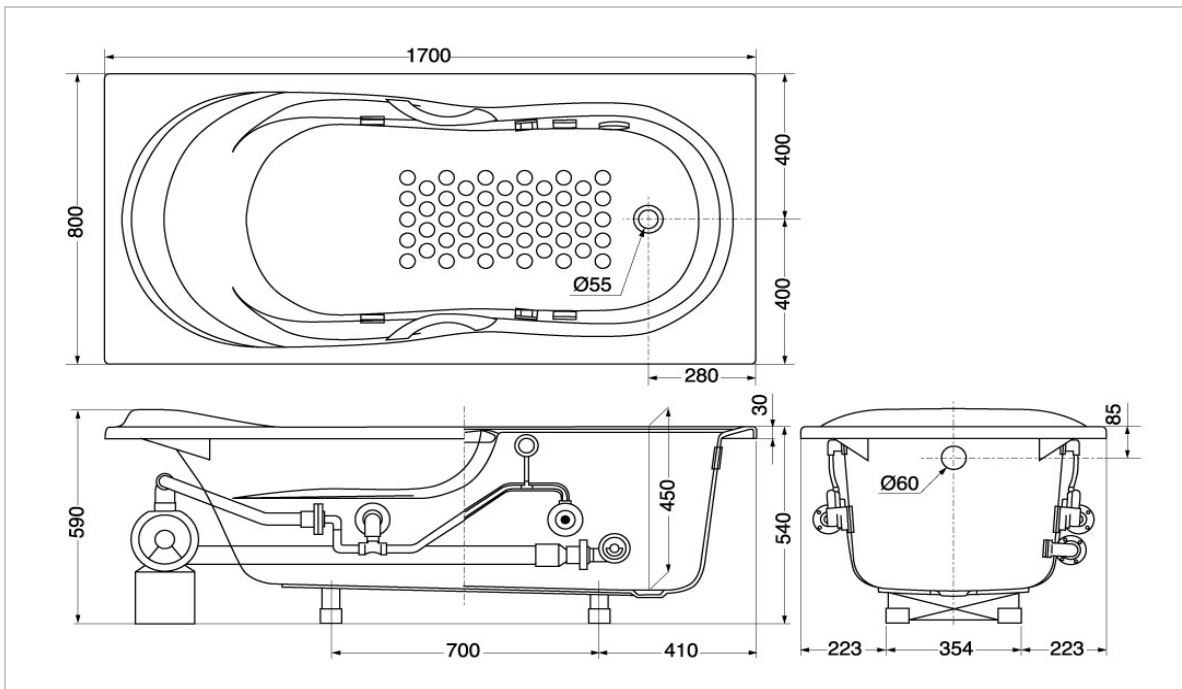

TOTO

BATHTUB

PAYK1770H
PAYK1770
PAY1770H
PAY1770

Acrylic Bathtub

Product Features

SIZE : 1700 x 800 x 580 mm

Suggestion Fittings & Parts

Remark : We reserve the right to change some parts for suitability.