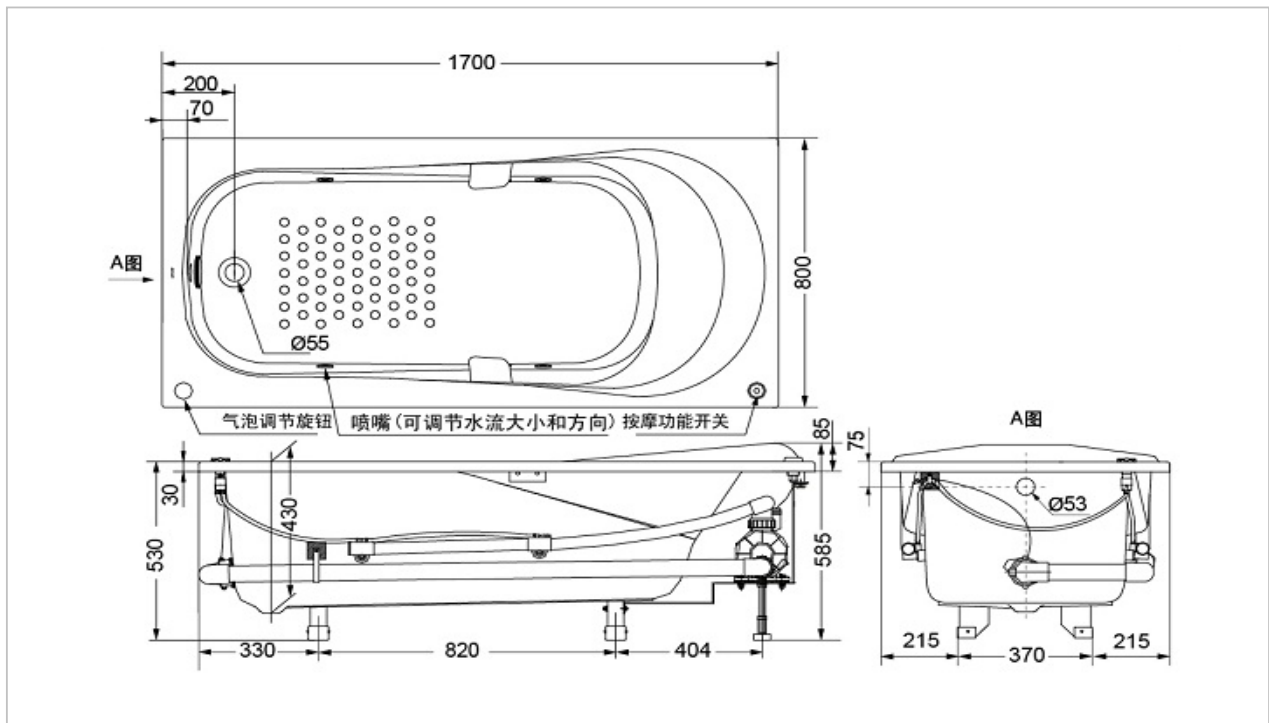

## Product Features

Size : 1700 × 800 × 585 mm  
Acrylic Bathtub with hand grip & water jet  
Function

PAYK1720ZLHP

Water jet controller is located at "Left" side if we see the drain straight forward

PAYK1720ZRHP

Water jet controller is located at "Right" side if we see the drain straight forward