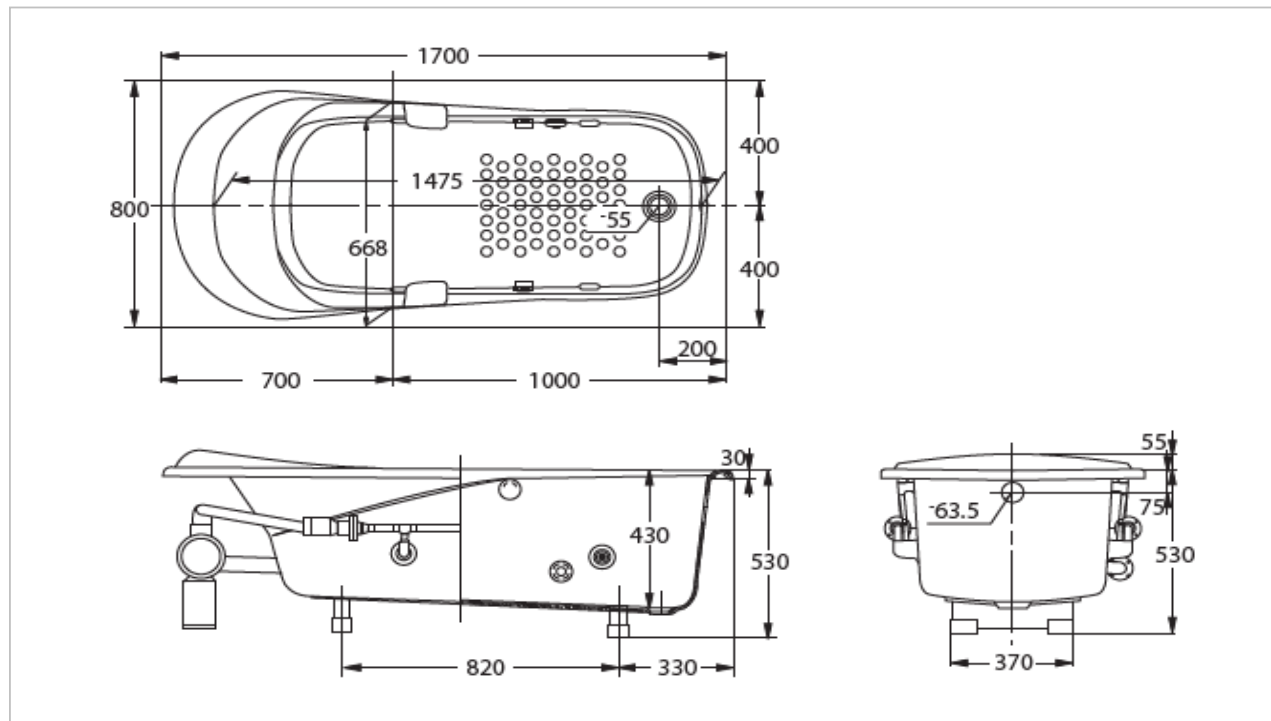

TOTO

BATHTUB

PAYK1720HW/DB

"European" Acrylic Bathtub

Product Features

Acrylic Bathtub with Hand Grips
& Air Blow Function

PAY1720H With Hand Grips
Size : 1700x800x585 mm

Suggestion Fittings & Parts