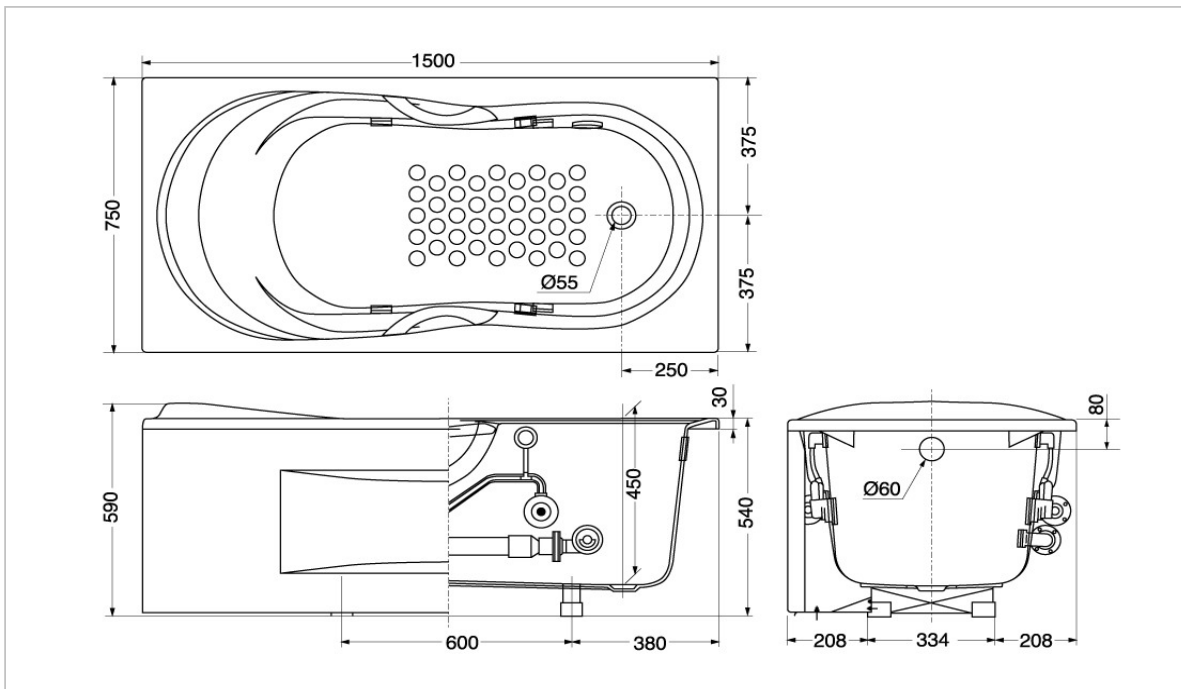

TOTO

BATHTUB

PAYK1573H
PAYK1573
PAY1573H
PAY1573

Acrylic Bathtub

Product Features

SIZE : 1500 x 750 x 590 mm

Suggestion Fittings & Parts

Remark : We reserve the right to change some parts for suitability.