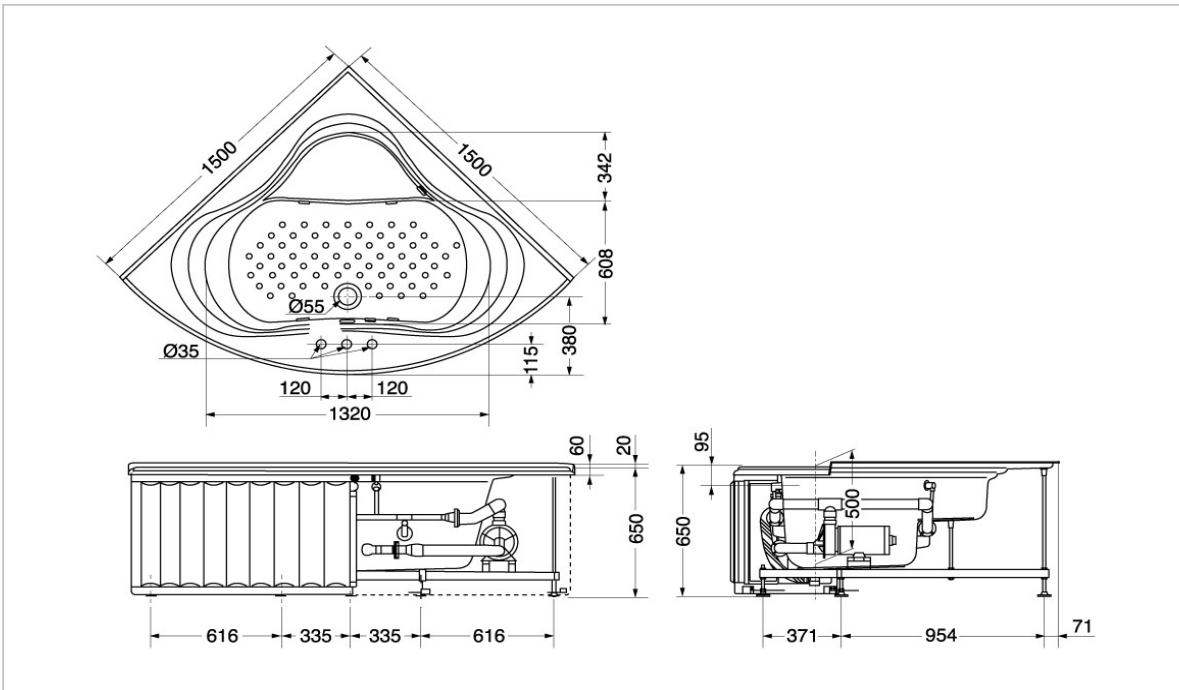

TOTO

BATHTUB

PAYK1553W

Acrylic Bathtub

Product Features

Acrylic Bathtub with Whirl Pool System
SIZE : 1500 x 1500 x 670 mm
Capacity : 272L

Suggestion Fittings & Parts

Remark : We reserve the right to change some parts for suitability.