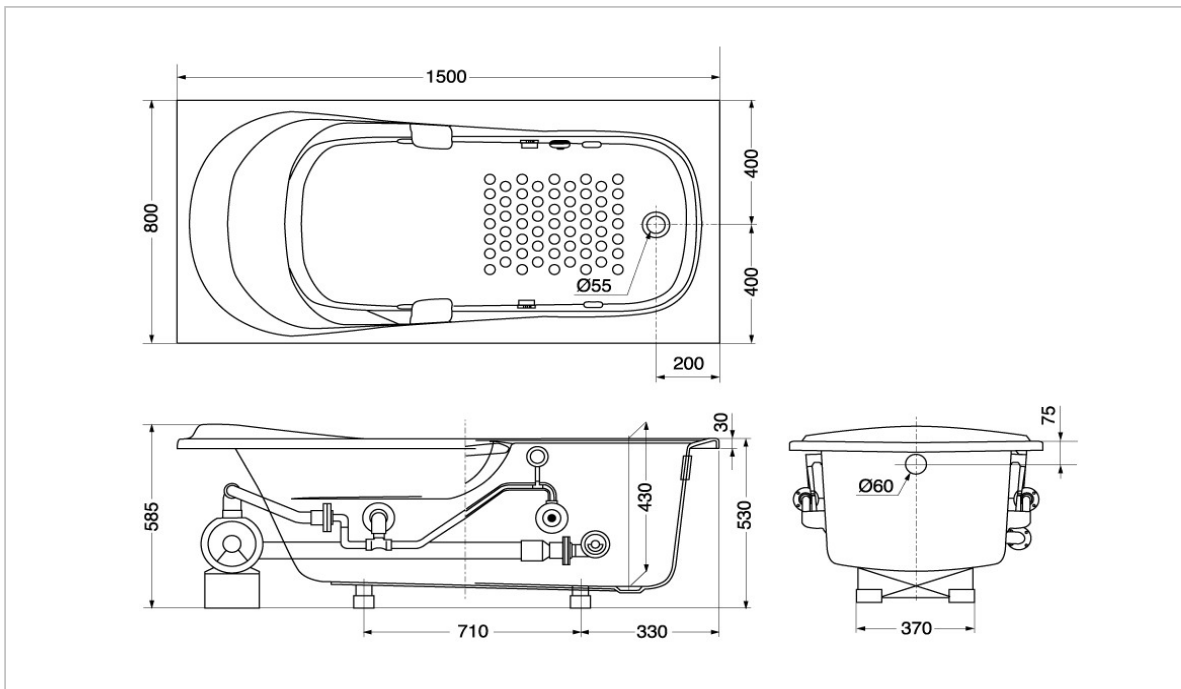

TOTO

BATHTUB

**PAYK1530H
PAY1530H
PAY1530P**

Acrylic Bathtub

Product Features

SIZE : 1500 x 800 x 585 mm

Suggestion Fittings & Parts

Remark : We reserve the right to change some parts for suitability.