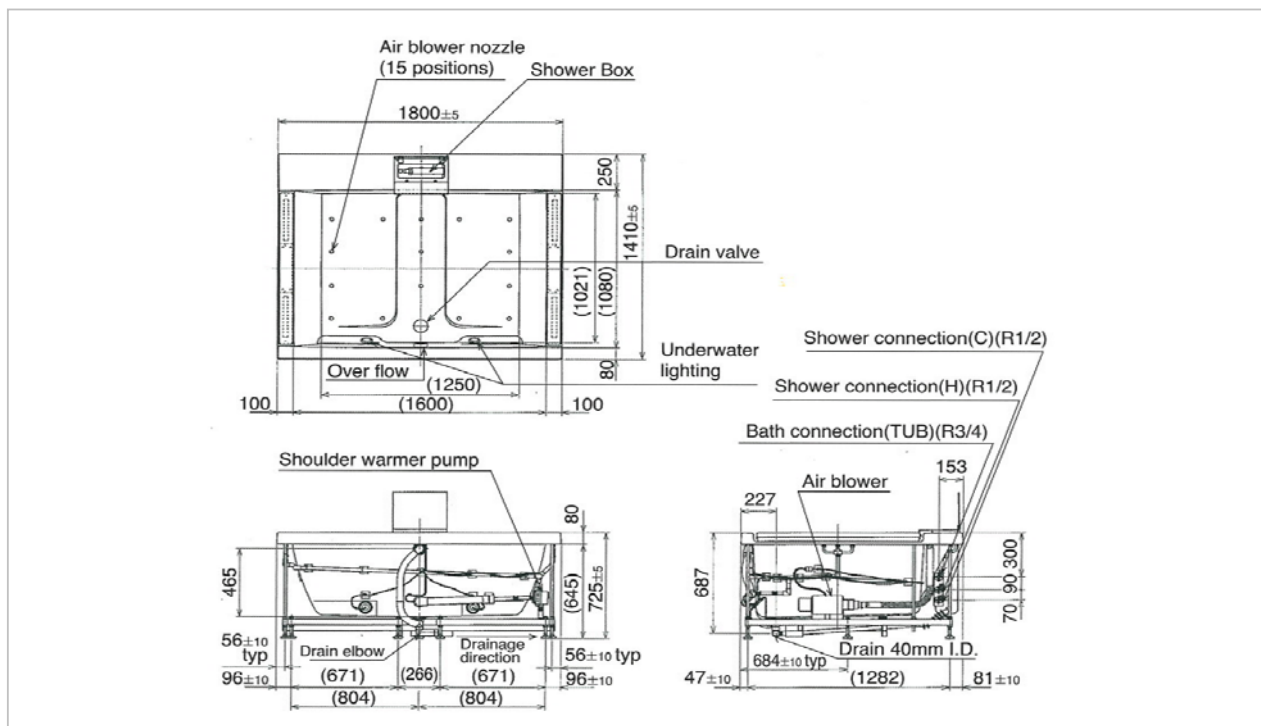

TOTO

BATHTUB

PAYD1850PWE(W)

"Neorest" Acrylic Bathtub

Product Features

- Purpose-built for two people
- LCD control panel with audio response.
- Intelligent Auto-Fill function
- Unique Air-jet hydrotherapy system
- Two warm-water shoulder cascades at either end
- Settings for water temperature, volume and depth
- The spout creates a waterfall effect
- A hand shower is included for extra coverage and easy surface cleaning
- Chromotherapy offers ten colors in three present modes
- Size : 1800x1410x725
- Material : Acrylic
- Actual Capacity : 610L(to overflow line)
- Pop-up Waste : Included
- Water Pressure : 0.2 MPa ~ 0.75 MPa
- Power Rating : 220V/60H/490W