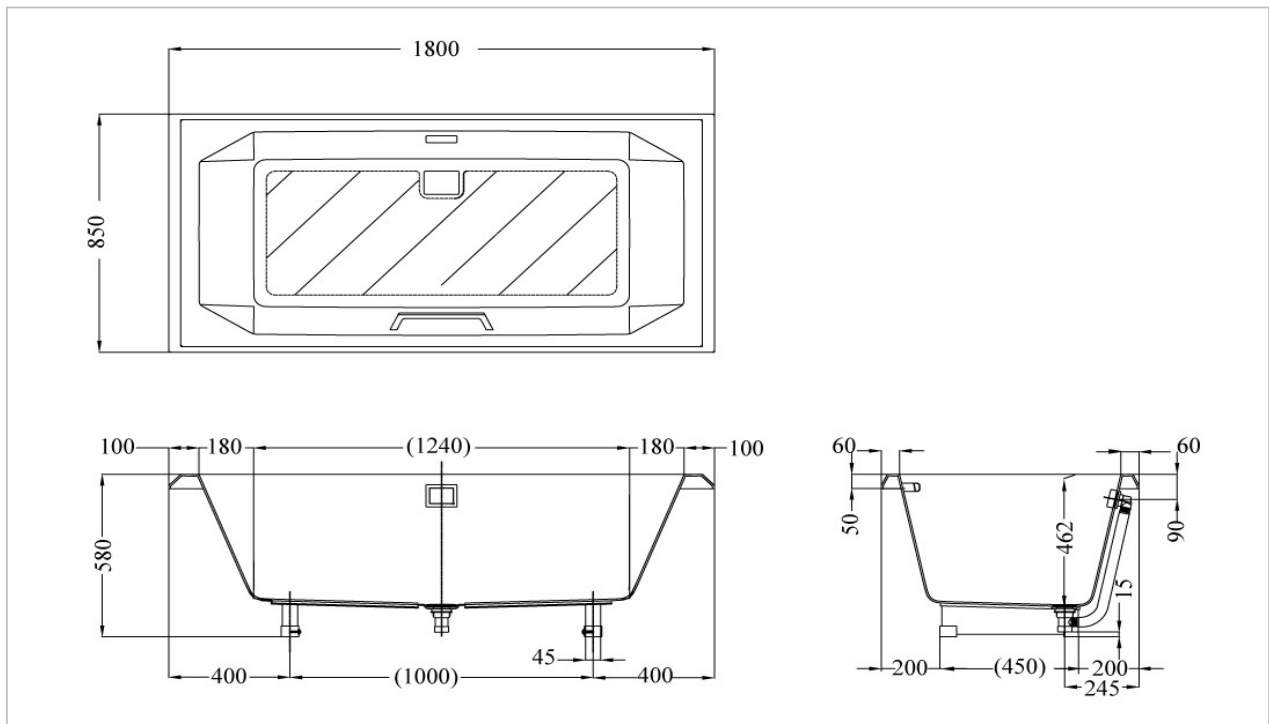

### Product Features

Free Stand Acrylics Bathtub  
With Hand Grip and Pop-Up Waste  
SIZE : 1800 x 850 x 605 mm