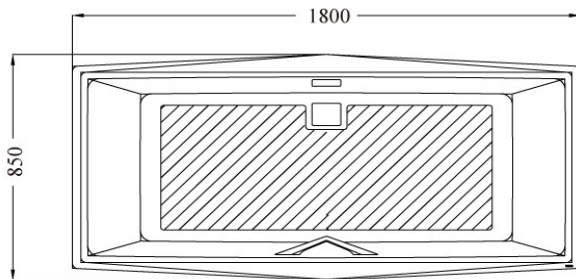

TOTO

BATHTUB

PAY1800HPW

Acrylic Bathtub

Product Features

SIZE : 1800 x 850 x 580 mm

Suggestion Fittings & Parts

Remark : We reserve the right to change some parts for suitability.