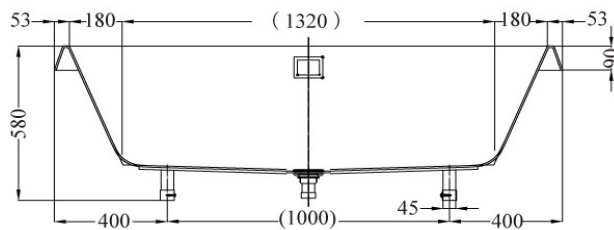

TOTO

BATHTUB

PAY1800HPW

Acrylic Bathtub

Product Features

SIZE : 1800 x 850 x 580 mm

Suggestion Fittings & Parts

Remark : We reserve the right to change some parts for suitability.