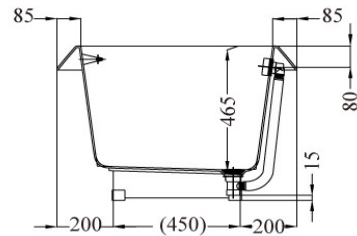

TOTO

BATHTUB

PAY1800HPW

Acrylic Bathtub

Product Features

SIZE : 1800 x 850 x 580 mm

Suggestion Fittings & Parts

Remark : We reserve the right to change some parts for suitability.