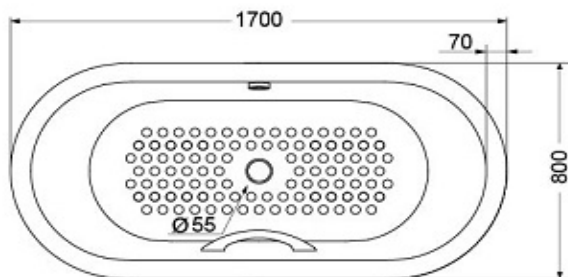

## Product Features

Product Name: Acrylic Bathtub (Rimless)  
Size: w:1700xd:800xh:560(mm)  
Color : White