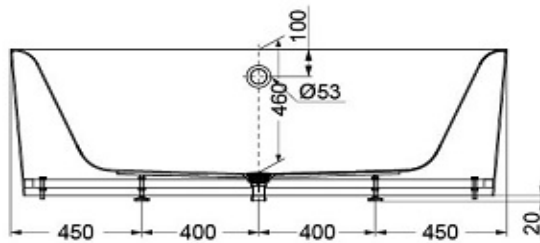

## Product Features

Product Name: Acrylic Bathtub (Rimless)  
Size: w:1700xd:800xh:560(mm)  
Color : White