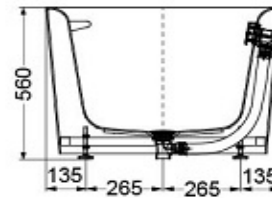

## Product Features

Product Name: Acrylic Bathtub (Rimless)  
Size: w:1700xd:800xh:560(mm)  
Color : White