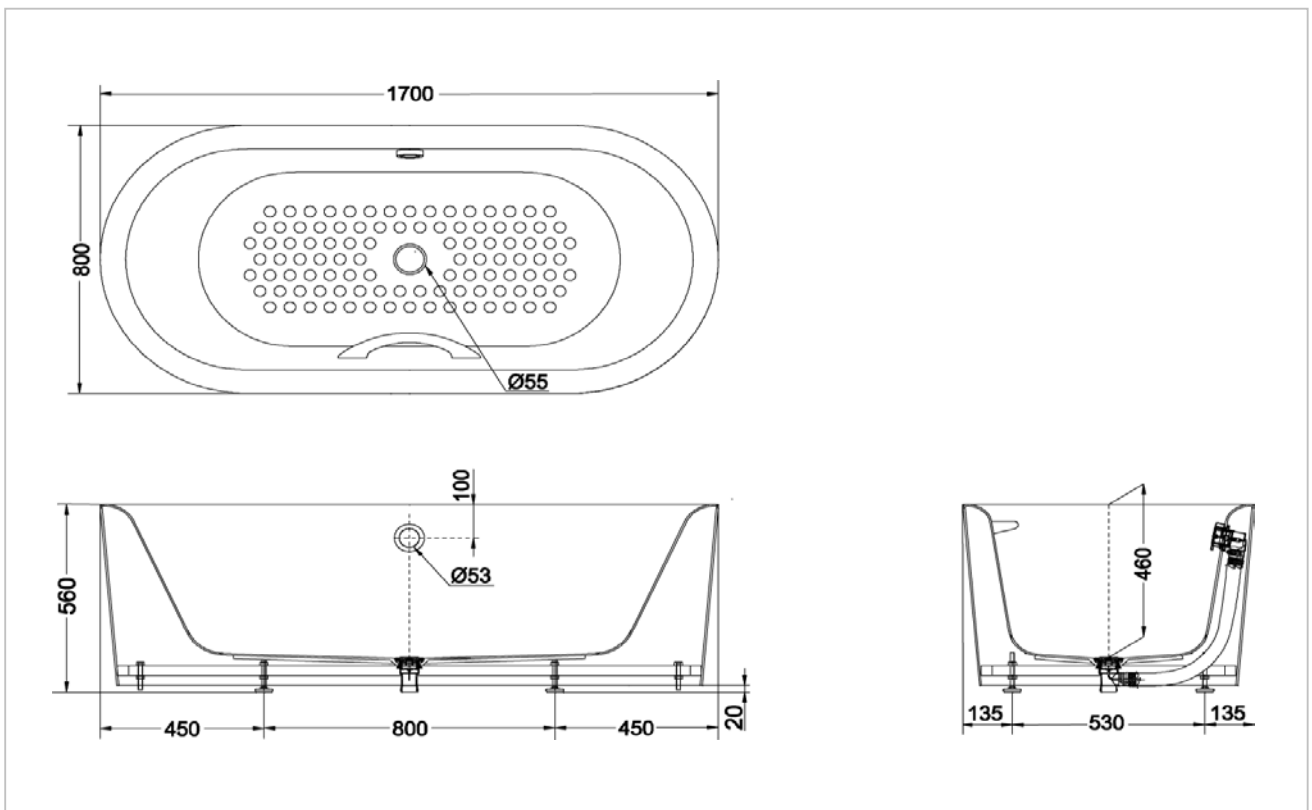

TOTO

BATHTUB

PAY1786CHPTE

ACRYLIC

Product Features

Acrylic

Free Standing Bathtub with Hand Grip

Size : 1700W x 800D x 560H mm

Waste Fittings Included

Suggestion Fittings & Parts

Remark : We reserve the right to change some parts for suitability.

TOTO (THAILAND) CO.,LTD
Bangkok Office : G Tower Grand Rama 9,12th Floor, South Wing, 9 Rama IX Road,
Huaykwang Sub-district,Huaykwang District, Bangkok. 10310 Thailand
Tel : +(66)2-117-9520(AUTO) Fax : +(66)2-117-9527
th.toto.com