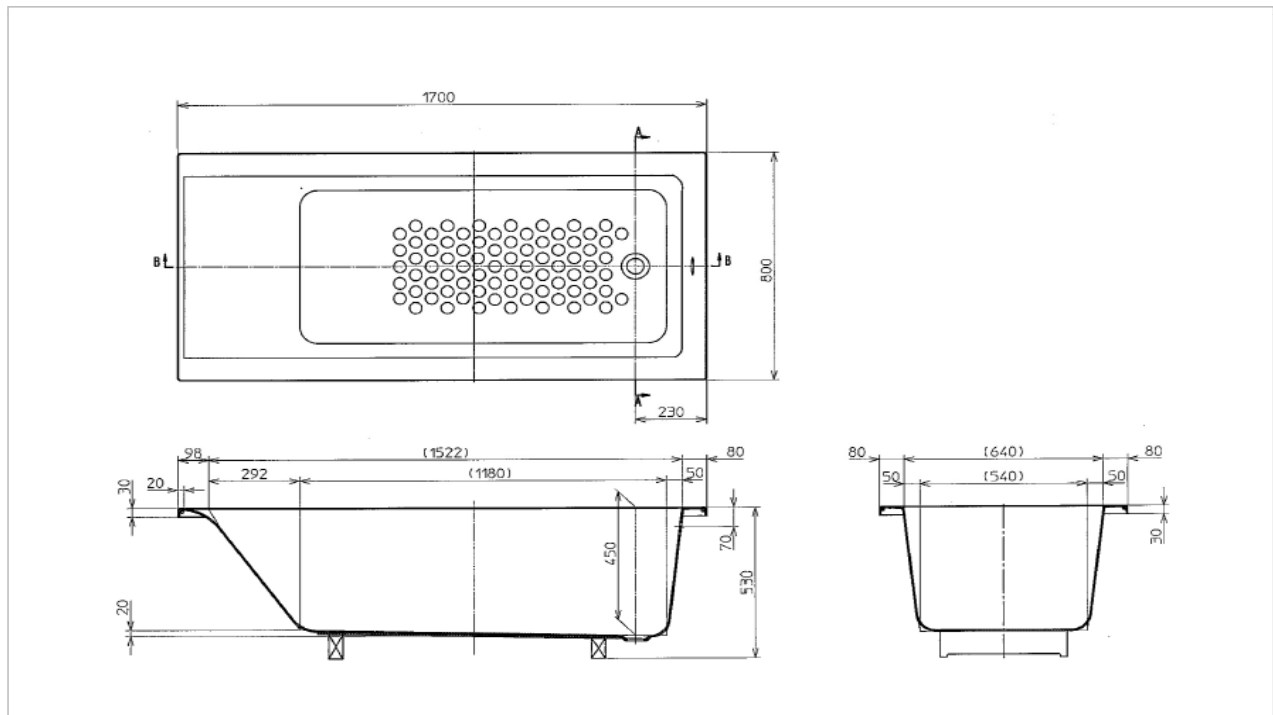

TOTO

BATHTUB

PAY1780/DB

Acrylic Bathtub

Product Features

Acrylic Bathtub without Hand Grips
Size : 1700x750x467 mm

Suggestion Fittings & Parts

Remark : We reserve the right to change some parts for suitability.