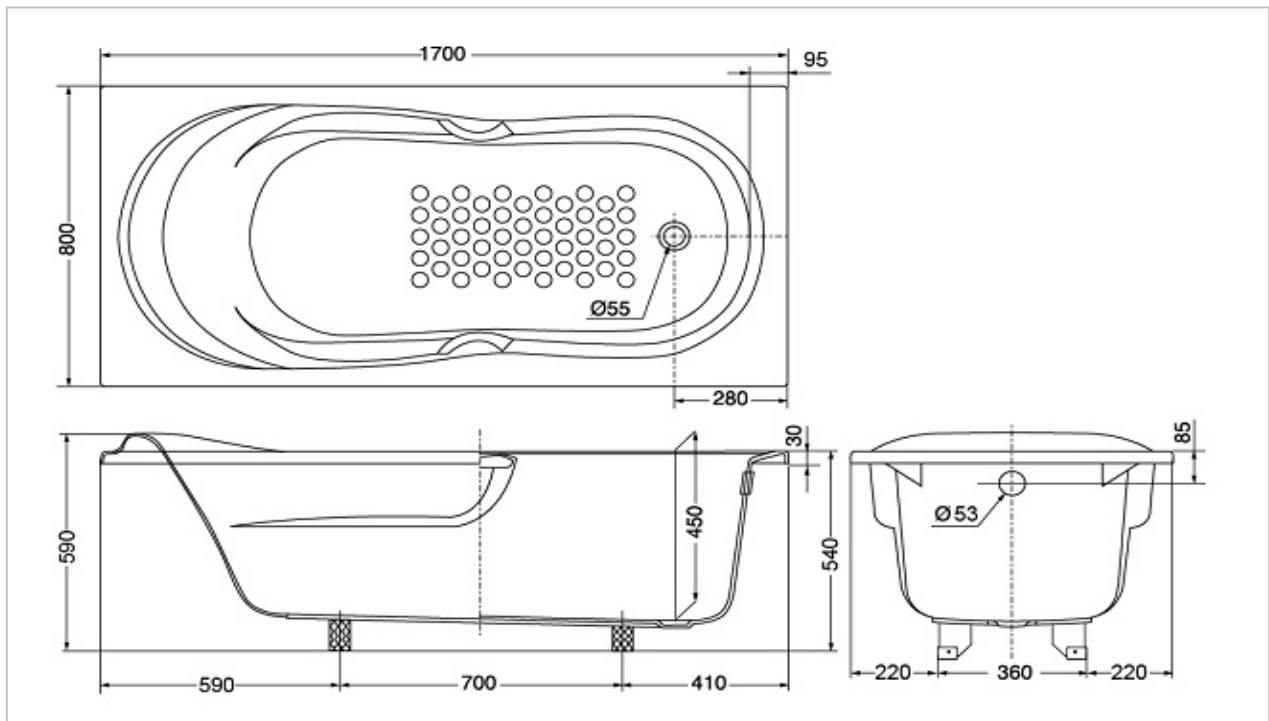

TOTO

BATHTUB

PAY1770HE

Acrylic Bathtub

Product Features

SIZE : 1700 x 800 x 590 mm
Capacity : 197L

Suggestion Fittings & Parts

Remark : We reserve the right to change some parts for suitability.