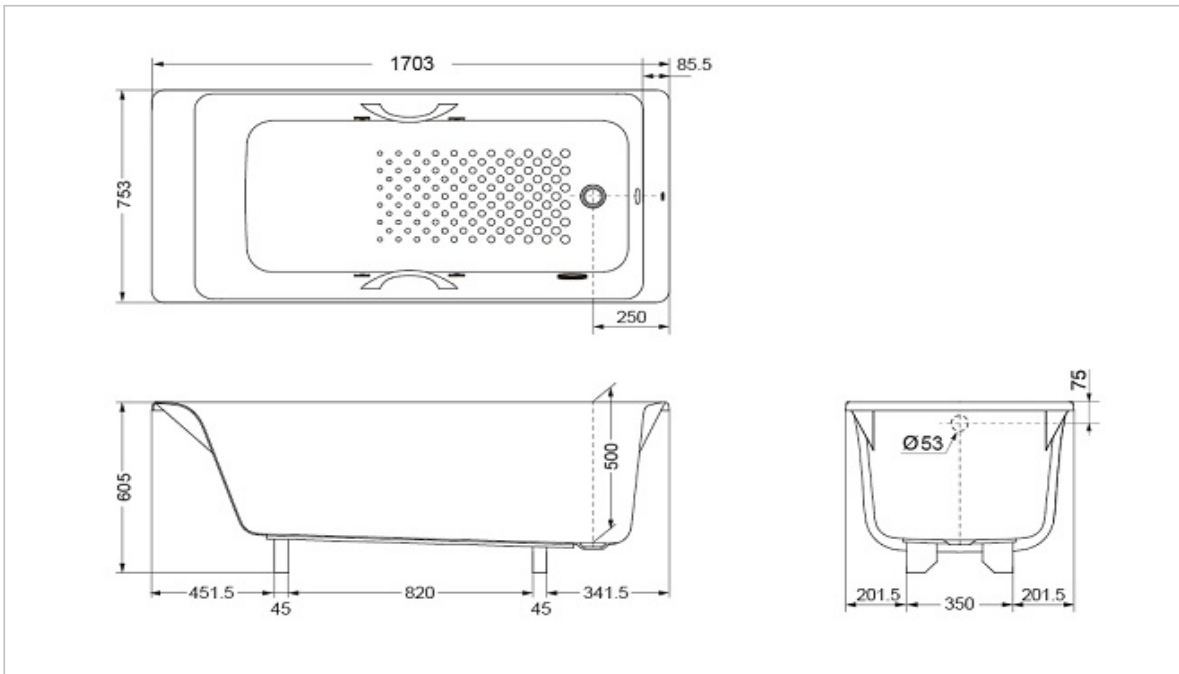

TOTO

BATHTUB

PAY1760P_HP

Acrylic Bathtub

Product Features

Suggestion Fittings & Parts

Remark : We reserve the right to change some parts for suitability.

TOTO (THAILAND) CO.,LTD