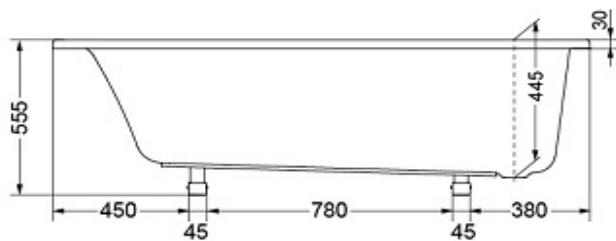

TOTO

BATHTUB

PAY1750HP

Acrylic Bathtub

Product Features

Acrylic Bathtub with Hand Grip
Size : 1700 x 800 x 555 mm
Color : White

Suggestion Fittings & Parts

Remark : We reserve the right to change some parts for suitability.