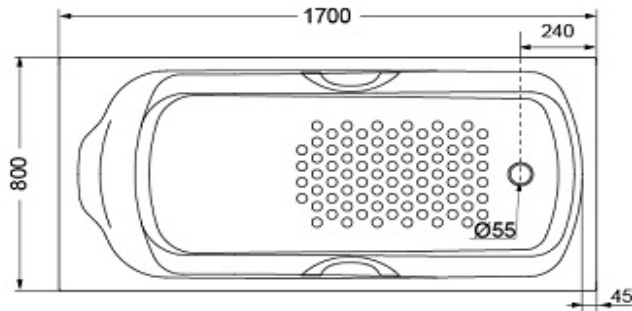

TOTO

BATHTUB

PAY1750HP

Acrylic Bathtub

Product Features

Acrylic Bathtub with Hand Grip
Size : 1700 x 800 x 555 mm
Color : White

Suggestion Fittings & Parts

Remark : We reserve the right to change some parts for suitability.