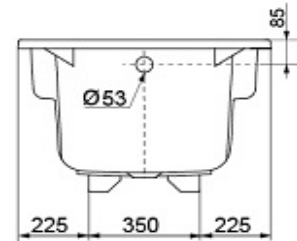

TOTO

BATHTUB

PAY1750HP

Acrylic Bathtub

Product Features

Acrylic Bathtub with Hand Grip
Size : 1700 x 800 x 555 mm
Color : White

Suggestion Fittings & Parts

Remark : We reserve the right to change some parts for suitability.