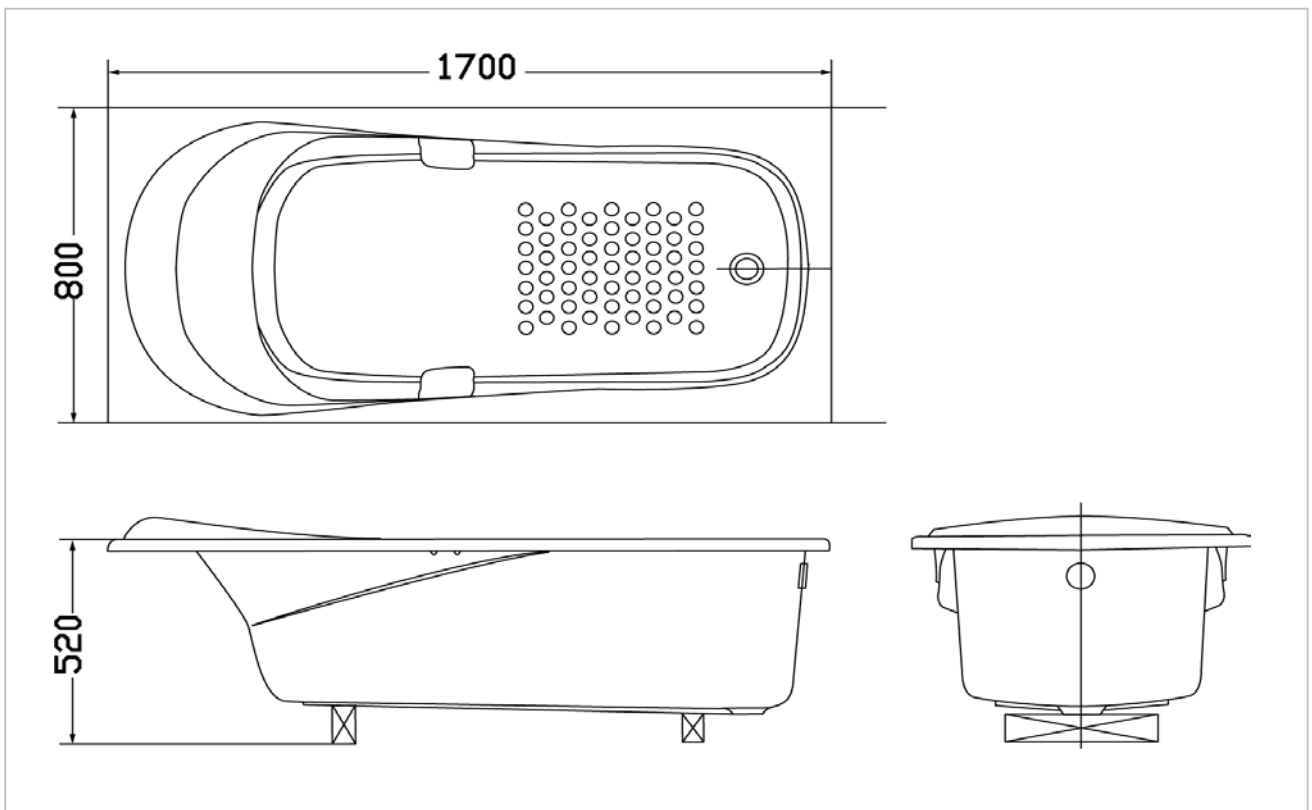

TOTO

BATHTUB

PAY1720HW/DB

ACRYLIC

Product Features

Acrylic Bathtub with Hand Grip
Size : 1700W x 800D x 575H mm
Slip-Resistance Surface
Waste Fittings Included

Suggestion Fittings & Parts

Remark : We reserve the right to change some parts for suitability.