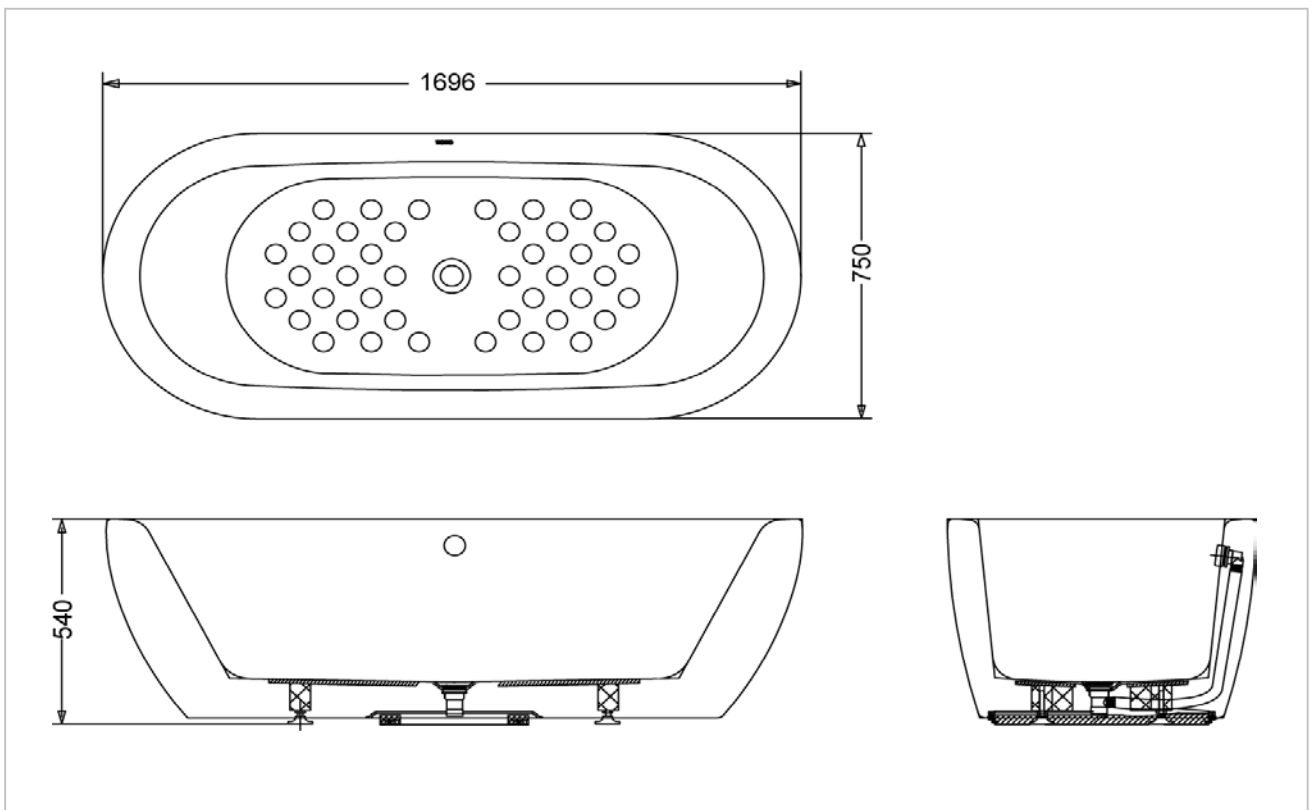

TOTO

BATHTUB

PAY1717CPWE/DB

ACRYLIC

Product Features

Acrylic

Free Standing Bathtub

Size : 1695W x 750D x 540H mm

Slip-Resistance Surface

Waste Fittings Included

Suggestion Fittings & Parts

Remark : We reserve the right to change some parts for suitability.

TOTO (THAILAND) CO.,LTD
Bangkok Office : G Tower Grand Rama 9,12th Floor, South Wing, 9 Rama IX Road,
Huaykwang Sub-district,Huaykwang District, Bangkok. 10310 Thailand
Tel : +(66)2-117-9520(AUTO) Fax : +(66)2-117-9527
th.toto.com