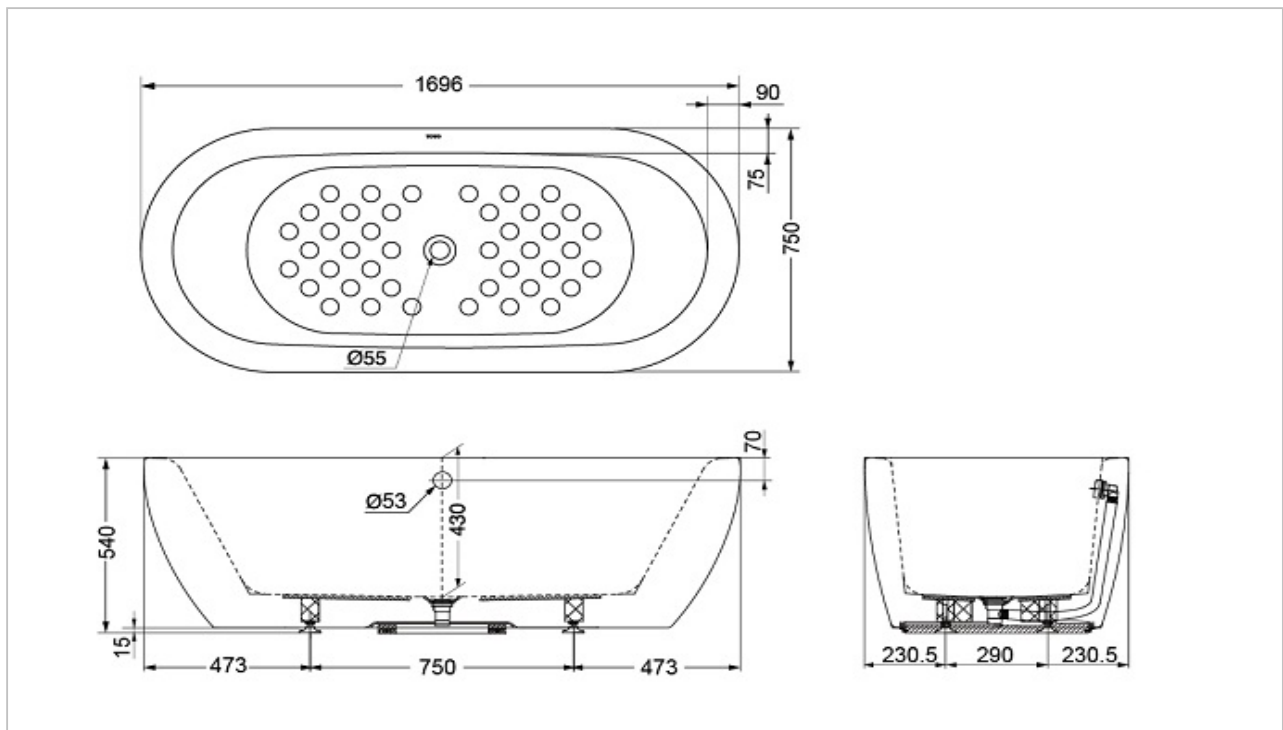

TOTO

BATHTUB

PAY1717CPW

Acrylic Bathtub

Product Features

Model : PAY1717CPW

Product name : Acrylic Free-standing Bathtub

* Slip-resistance Surface

Size: 1695x750x540 mm

Capacity: 220L

Material: Acrylic

Pop-up waste: Included

Color: White

Suggestion Fittings & Parts

Remark : We reserve the right to change some parts for suitability.

TOTO (THAILAND) CO.,LTD