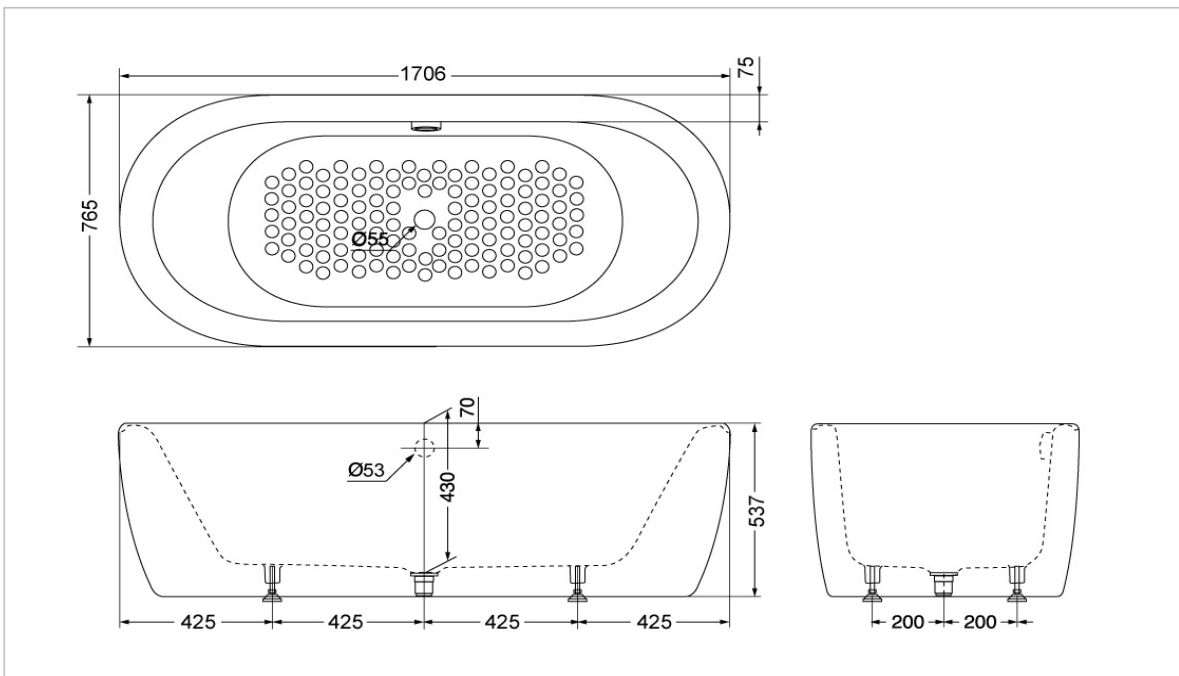

**TOTO**

**BATHTUB**

**PAY1716CP**

*Acrylic Bathtub*

**Product Features**

SIZE : 1695 x 750 x 540 mm

**Suggestion Fittings & Parts**

Remark : We reserve the right to change some parts for suitability.