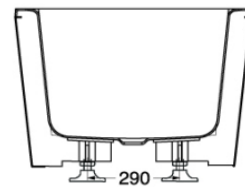

TOTO

BATHTUB

PAY1714C

Free - Standing Bathtub

Product Features

Size : 1695*750*540mm.

Suggestion Fittings & Parts

Remark : We reserve the right to change some parts for suitability.