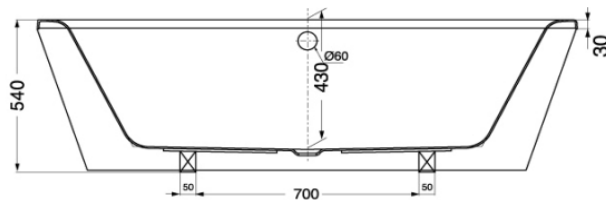

TOTO

BATHTUB

PAY1714C

Free - Standing Bathtub

Product Features

Size : 1695*750*540mm.

Suggestion Fittings & Parts

Remark : We reserve the right to change some parts for suitability.