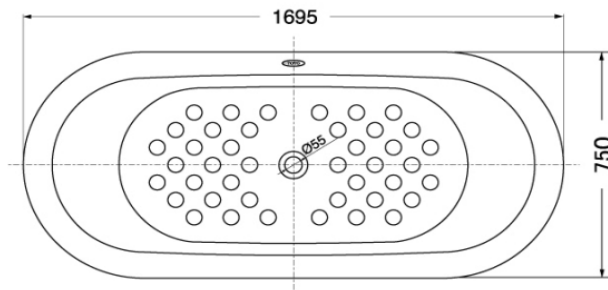

TOTO

BATHTUB

PAY1714C

Free - Standing Bathtub

Product Features

Size : 1695*750*540mm.

Suggestion Fittings & Parts

Remark : We reserve the right to change some parts for suitability.