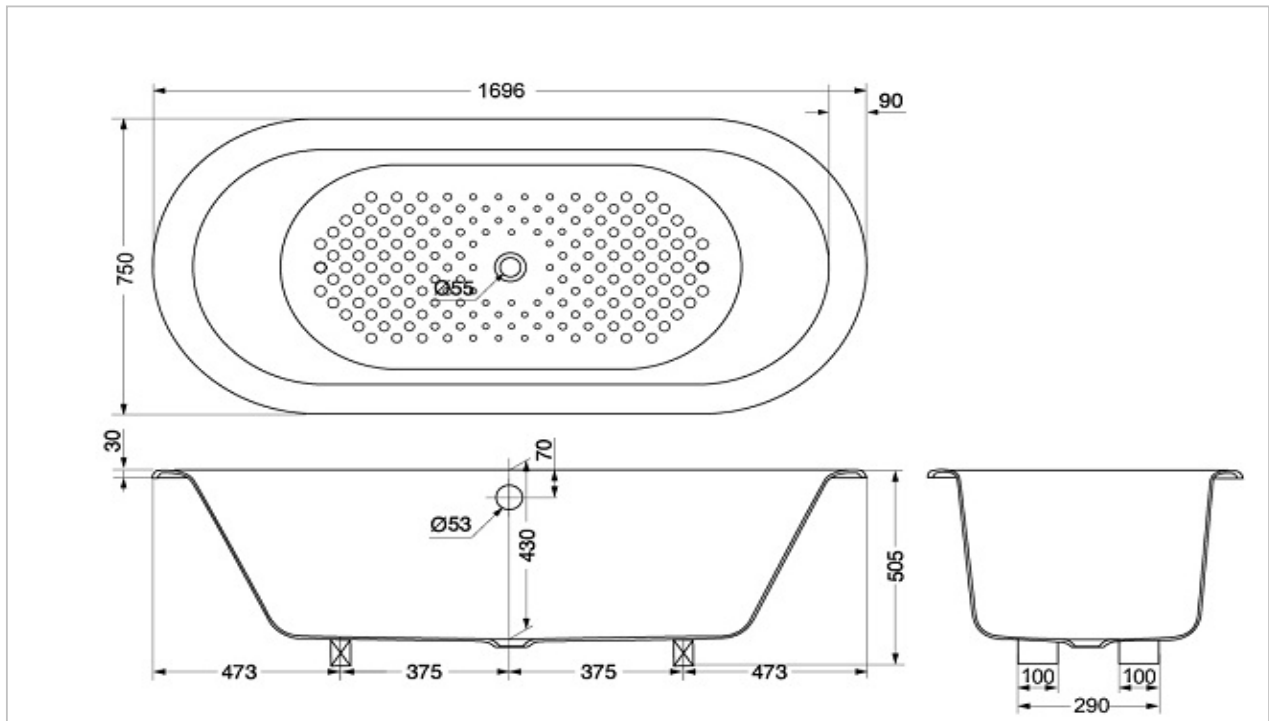

TOTO

BATHTUB

PAY1710CP

Acrylic Bathtub

图片中的型号为PAY1717CPW

Product Features

Product Name: Acrylic bathtub

Size: w:1695×d:750×h:505(mm)