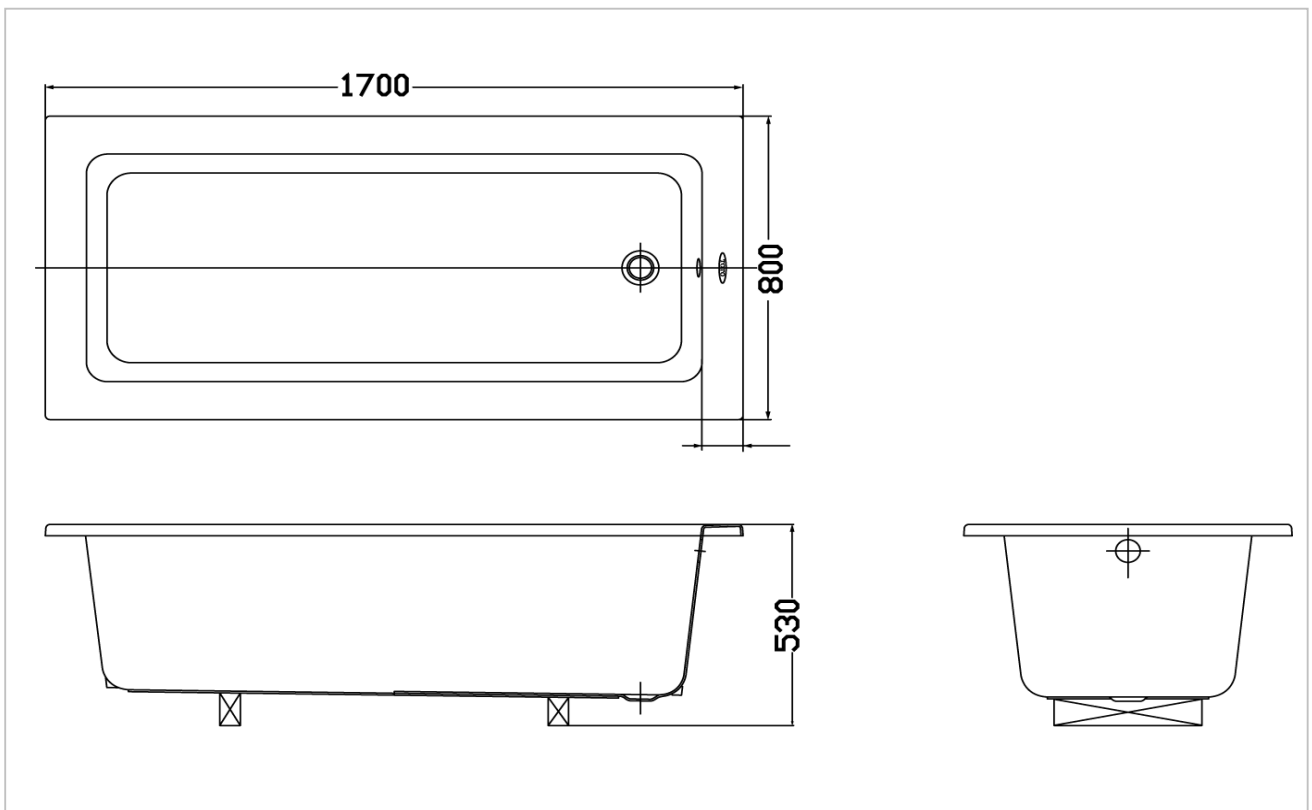

### Product Features

Acrylic Bathtub

Size : 1700W x 800D x 530H mm

Slip-Resistance Surface

Waste Fittings Included

Suggestion Fittings & Parts

Remark : We reserve the right to change some parts for suitability.