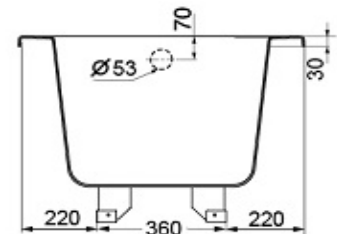

TOTO

BATHTUB

PAY1600P

Acrylic Bathtub

Product Features

Acrylic Bathtub without Hand Grip
Size : 1600 x 800 x 530 mm
Color : White

Suggestion Fittings & Parts

Remark : We reserve the right to change some parts for suitability.