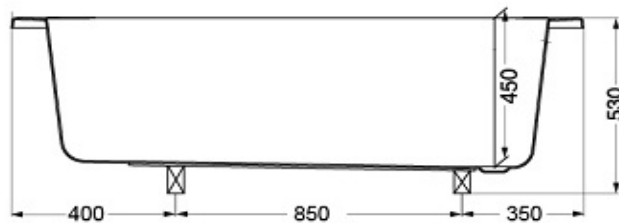

TOTO

BATHTUB

PAY1600P

Acrylic Bathtub

Product Features

Acrylic Bathtub without Hand Grip
Size : 1600 x 800 x 530 mm
Color : White

Suggestion Fittings & Parts

Remark : We reserve the right to change some parts for suitability.