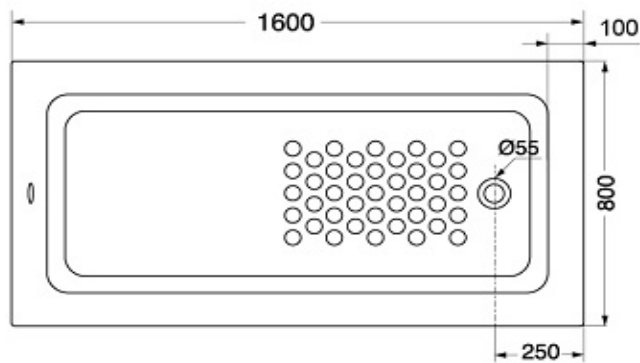

TOTO

BATHTUB

PAY1600P

Acrylic Bathtub

Product Features

Acrylic Bathtub without Hand Grip
Size : 1600 x 800 x 530 mm
Color : White

Suggestion Fittings & Parts

Remark : We reserve the right to change some parts for suitability.