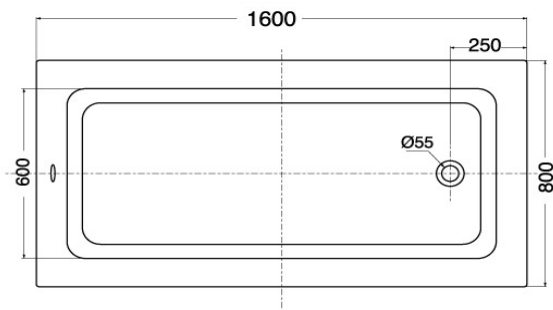

### Product Features

SIZE : 1600 x 800 x 530 mm