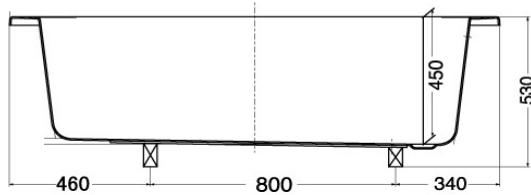

### Product Features

SIZE : 1600 x 800 x 530 mm