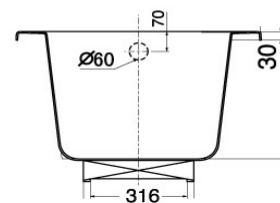

### Product Features

SIZE : 1600 x 800 x 530 mm