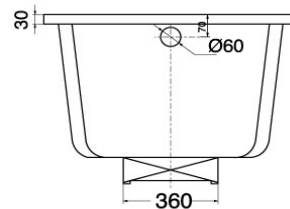

**TOTO**

**BATHTUB**

**PAY1590  
PAY1590H**

*Acrylic Bathtub*

Product Features

SIZE : 1500 x 750 x 530 mm

Suggestion Fittings & Parts

Remark : We reserve the right to change some parts for suitability.