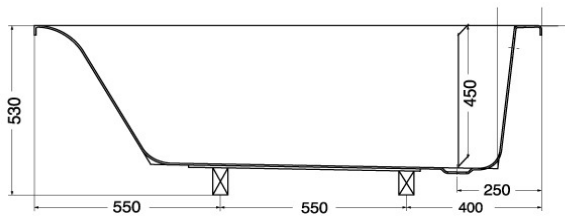

**TOTO**

**BATHTUB**

**PAY1590  
PAY1590H**

*Acrylic Bathtub*

Product Features

SIZE : 1500 x 750 x 530 mm

Suggestion Fittings & Parts

Remark : We reserve the right to change some parts for suitability.