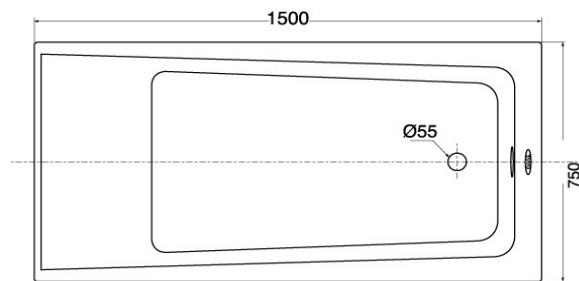

**TOTO**

**BATHTUB**

**PAY1590  
PAY1590H**

*Acrylic Bathtub*

Product Features

SIZE : 1500 x 750 x 530 mm

Suggestion Fittings & Parts

Remark : We reserve the right to change some parts for suitability.