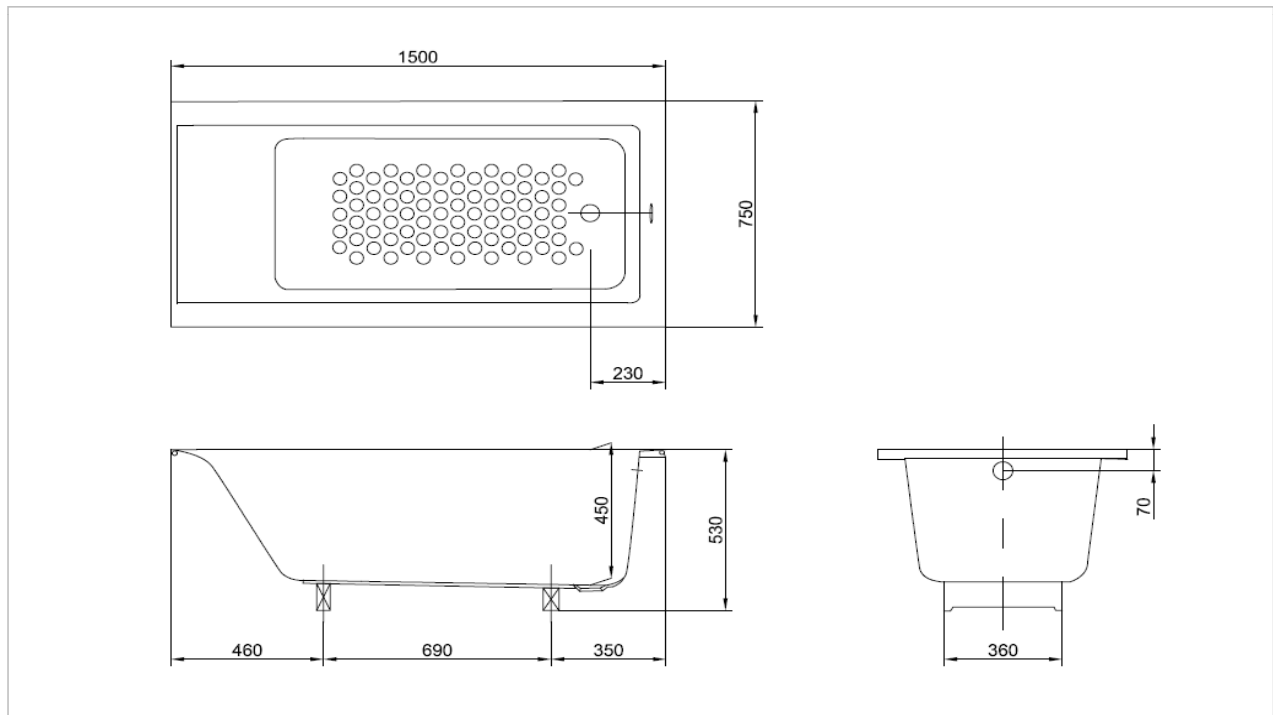

TOTO

BATHTUB

PAY1580/DB

Acrylic Bathtub

Product Features

Acrylic Bathtub without Hand Grips
Size : 1500x750x467 mm

Suggestion Fittings & Parts

Remark : We reserve the right to change some parts for suitability.