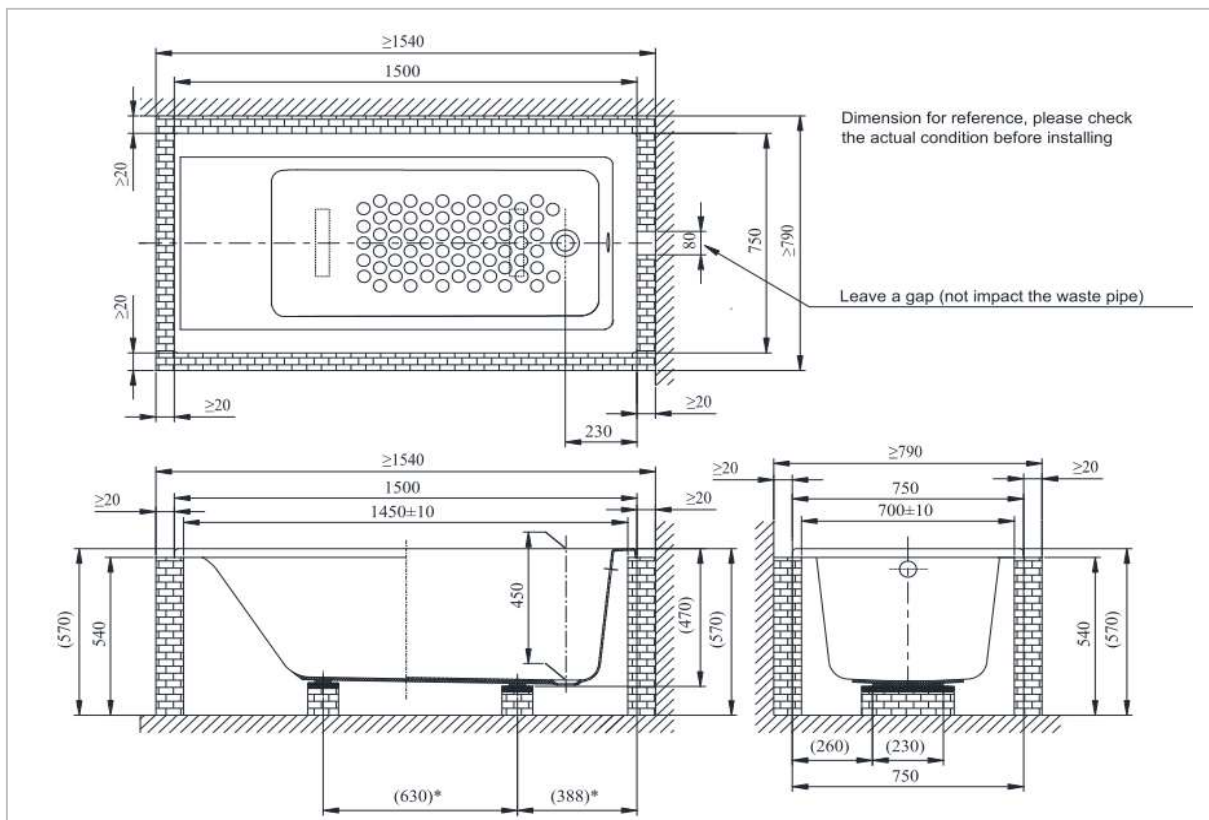

TOTO

BATHTUB

PAY1580

ACRYLIC

Product Features

Acrylic Bathtub

Size : 1500W x 750D x 470H mm

Not included Pop-up waste