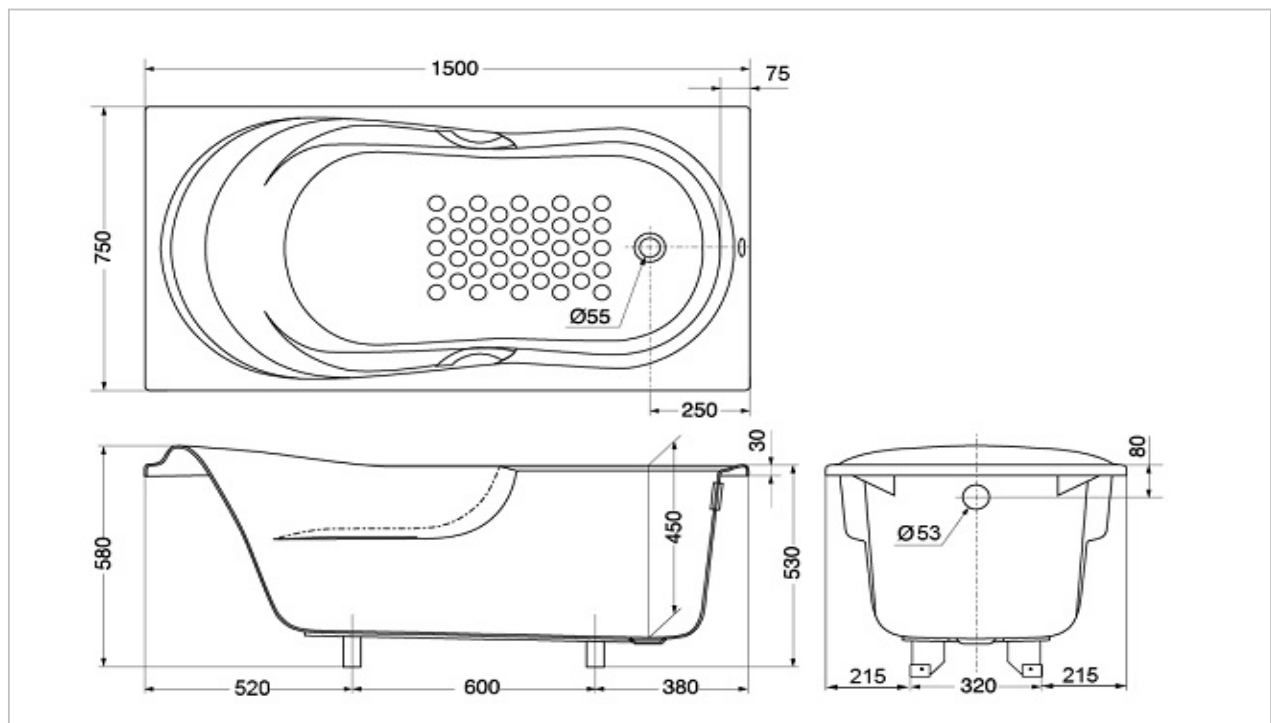

### Product Features

SIZE : 1500 x 750 x 580 mm  
Capacity : 164L