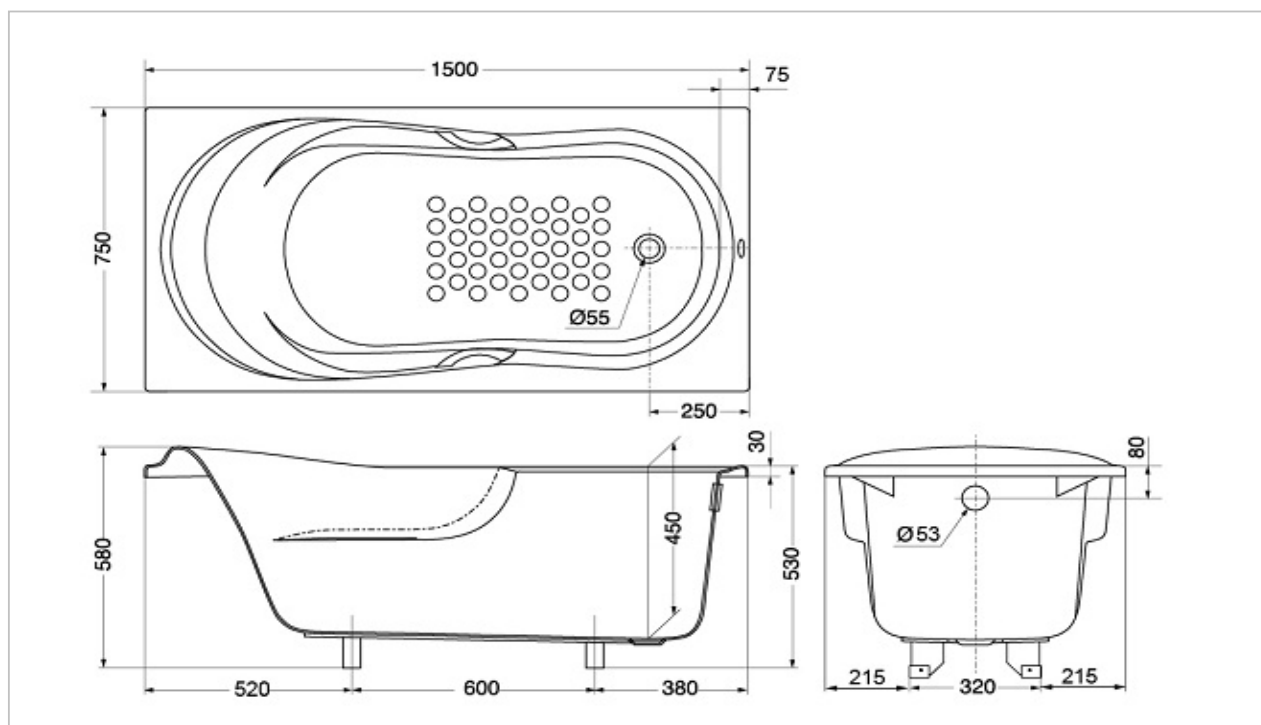

TOTO

BATHTUB

PAY1570H

Acrylic Bathtub

Product Features

SIZE : 1500 x 750 x 580 mm

Suggestion Fittings & Parts

Remark : We reserve the right to change some parts for suitability.