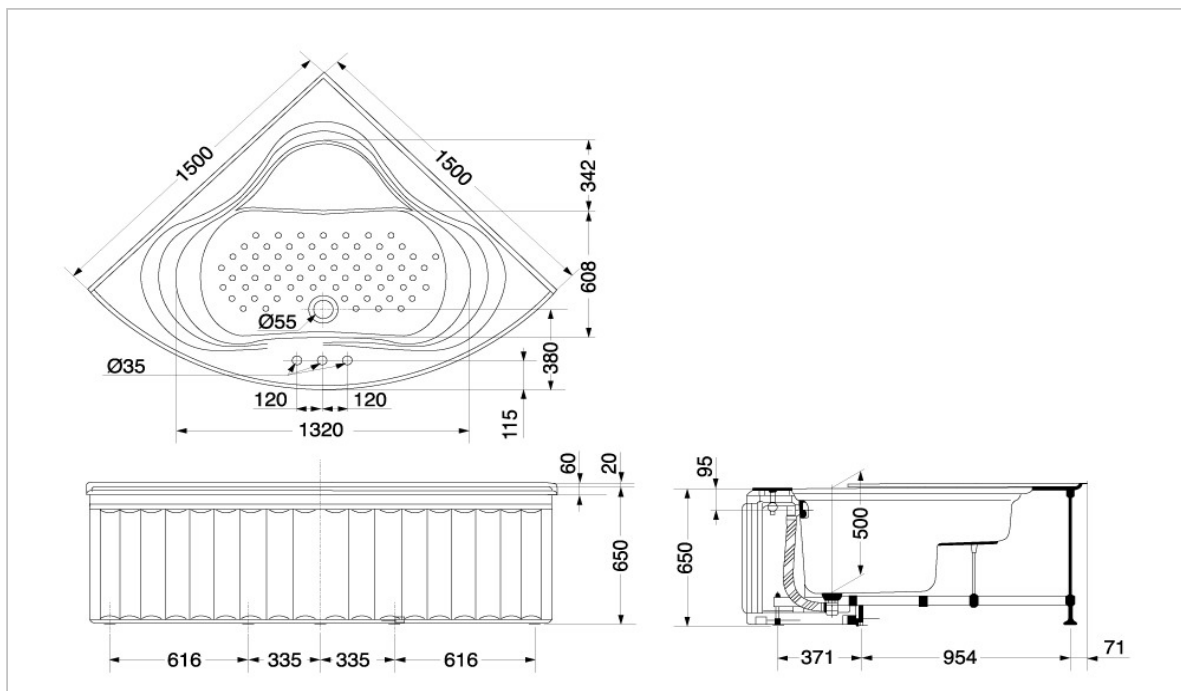

**TOTO****BATHTUB****PAY1553W***Acrylic Bathtub***Product Features**SIZE : 1500 x 1500 x 670 mm  
Capacity : 272L**Suggestion Fittings & Parts**

Remark : We reserve the right to change some parts for suitability.