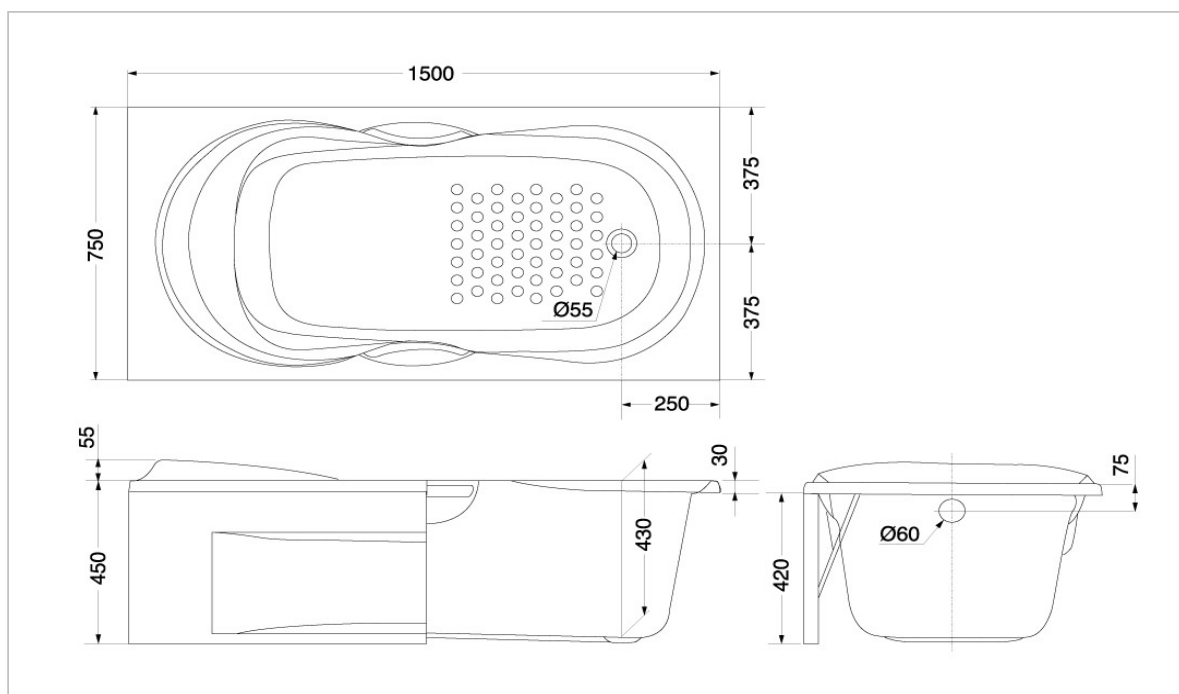

TOTO

BATHTUB

PAY1543H
PAY1540H

Acrylic Bathtub

Product Features

SIZE : 1500 x 750 x 505 mm

Suggestion Fittings & Parts

Remark : We reserve the right to change some parts for suitability.