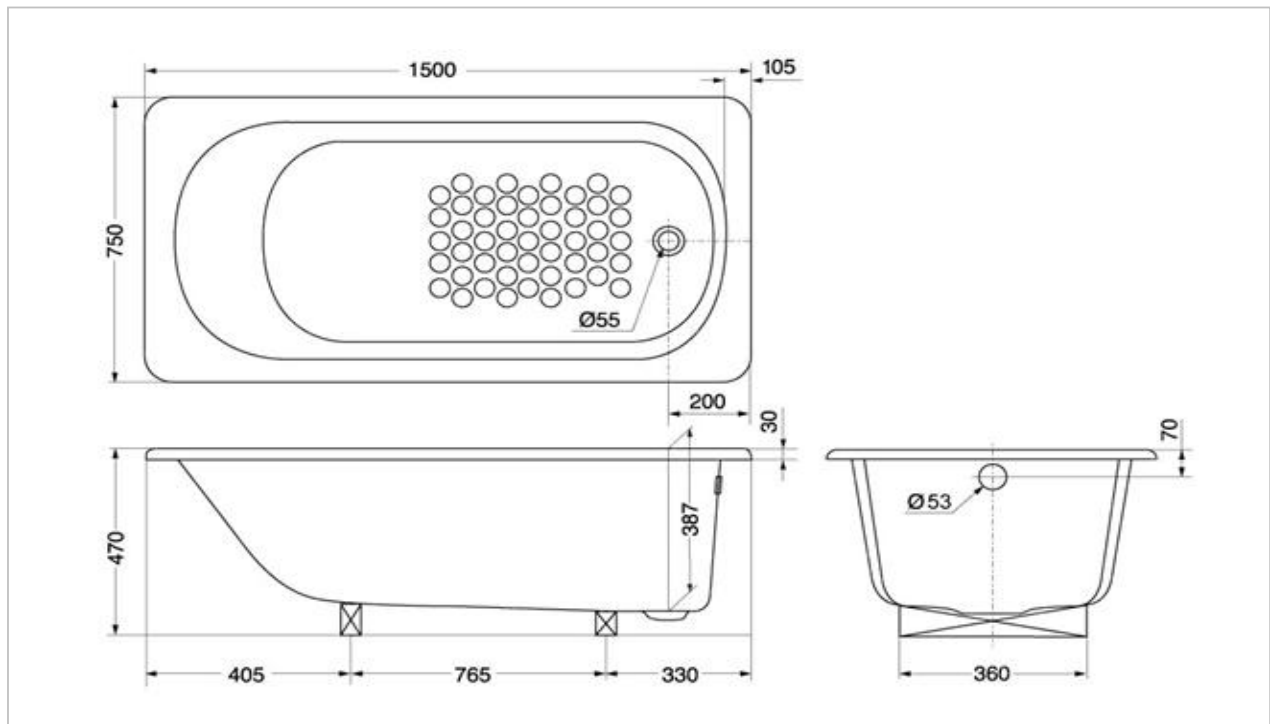

TOTO

BATHTUB

PAY1520P

Acrylic Bathtub

Product Features

SIZE : 1500 x 750 x 470 mm

Suggestion Fittings & Parts

Remark : We reserve the right to change some parts for suitability.