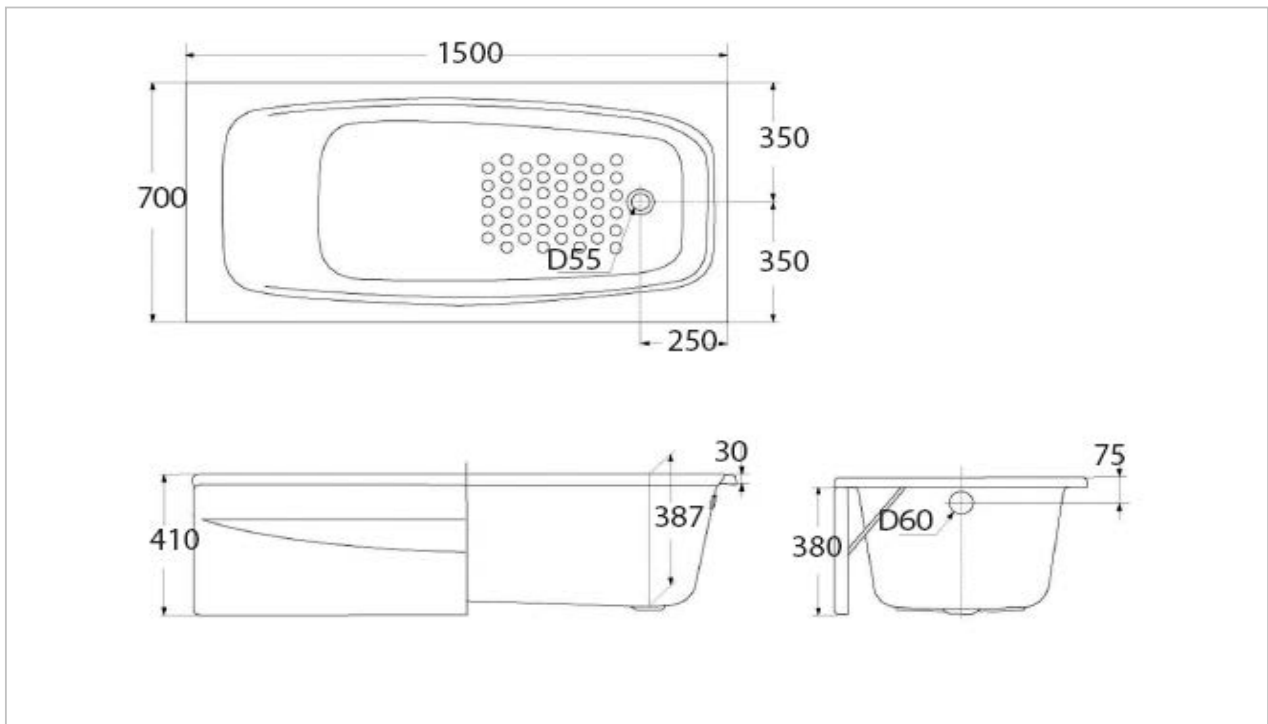

TOTO

BATHTUB

PAY1513

Acrylic Bathtub

Product Features

Acrylic Bathtub with Apron
Size : 1500x700x470 mm

Suggestion Fittings & Parts

Remark : We reserve the right to change some parts for suitability.