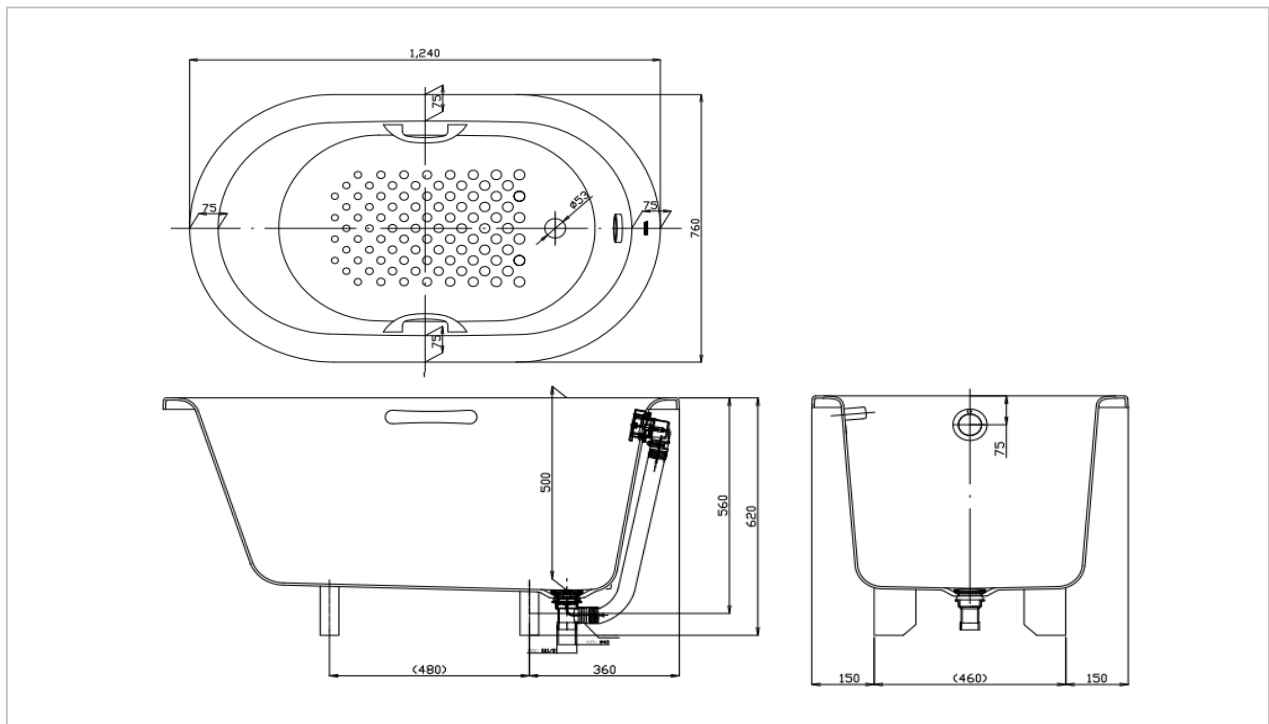

TOTO

BATHTUB

PAY1240HPWV1

Acrylic Bathtub

Product Features

Acrylic Bathtub with Hand Grip
Size : 1240 x 760 x 620 mm

Suggestion Fittings & Parts

Remark : We reserve the right to change some parts for suitability.