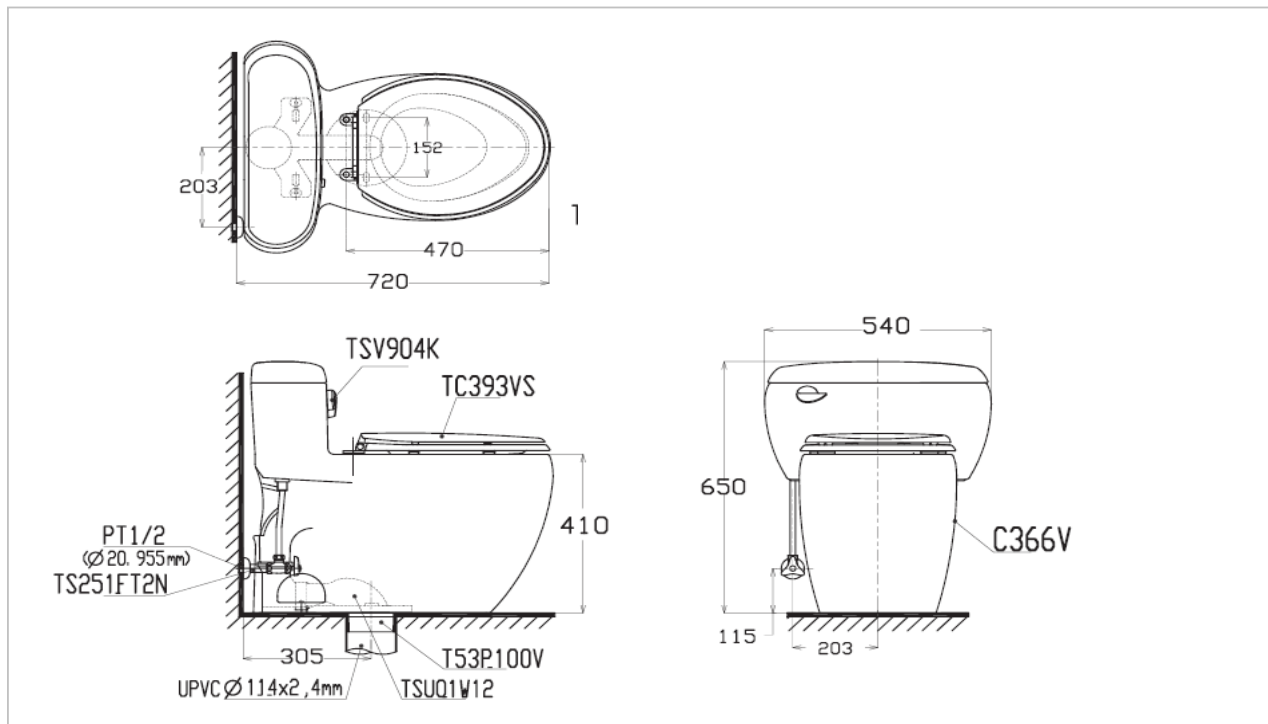

#### Product Features

Flush System : Tornado 6L  
Bowl Shape : Elongated  
Rough-in : 305 mm  
Soft-Closing seat&cover