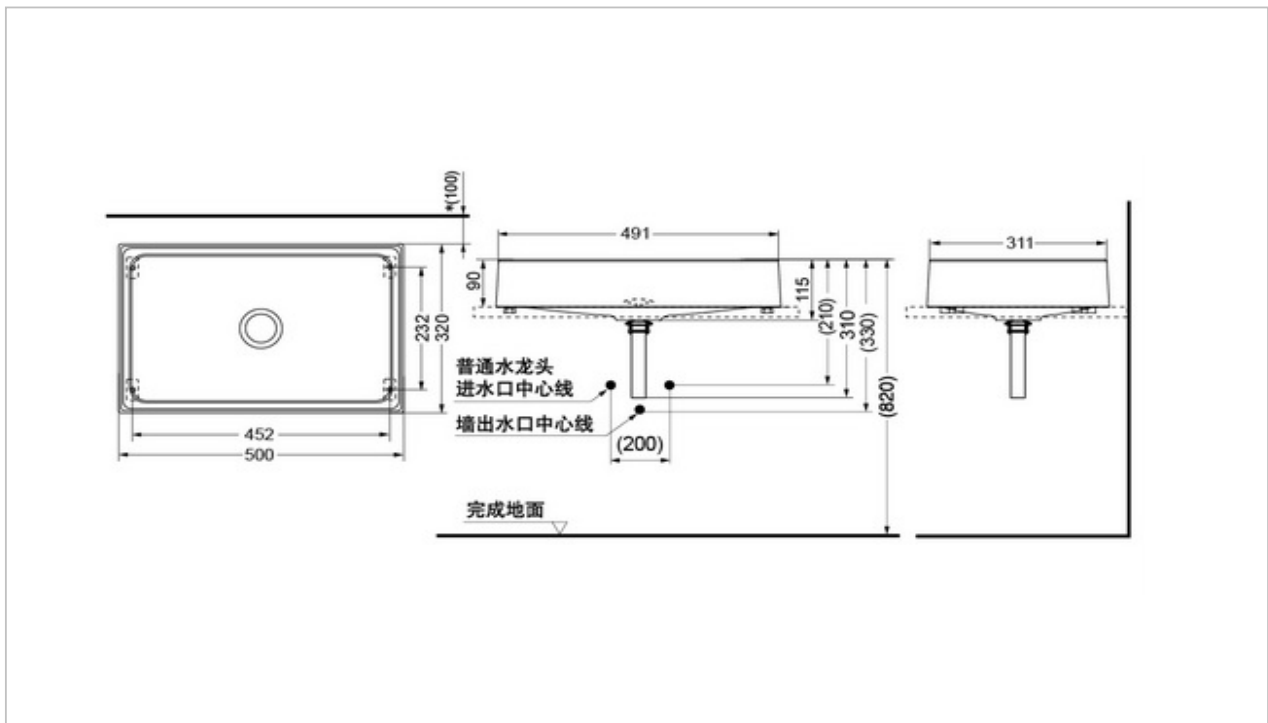

TOTO

LAVATORY

MRZ710CCB1

Console Lavatory with Epoxy Resin

Product Features

Product Name : Console lavatory
Size : w:500×d:320(mm)
Color : Transparent

Suggestion Fittings & Parts

Remark : We reserve the right to change some parts for suitability.