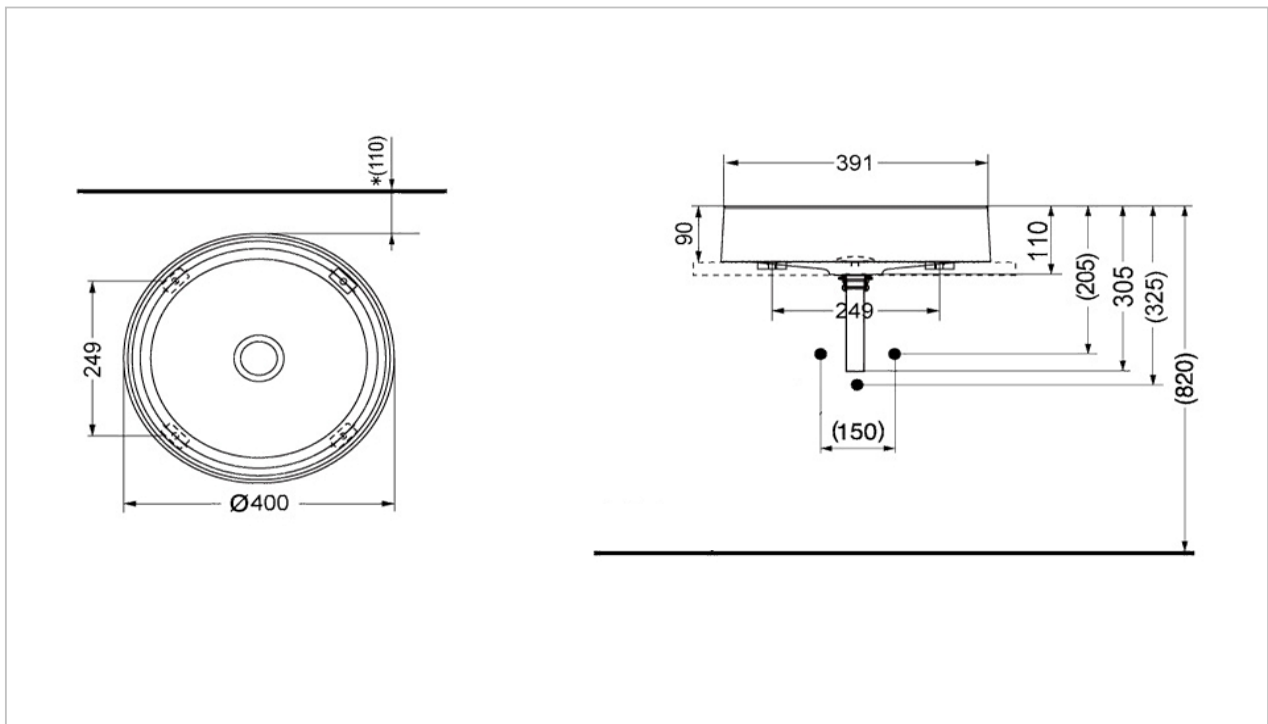

TOTO

LAVATORY

MRZ700C CB1

Console Lavatory

Product Features

Suggestion Fittings & Parts

Remark : We reserve the right to change some parts for suitability.

TOTO (THAILAND) CO.,LTD