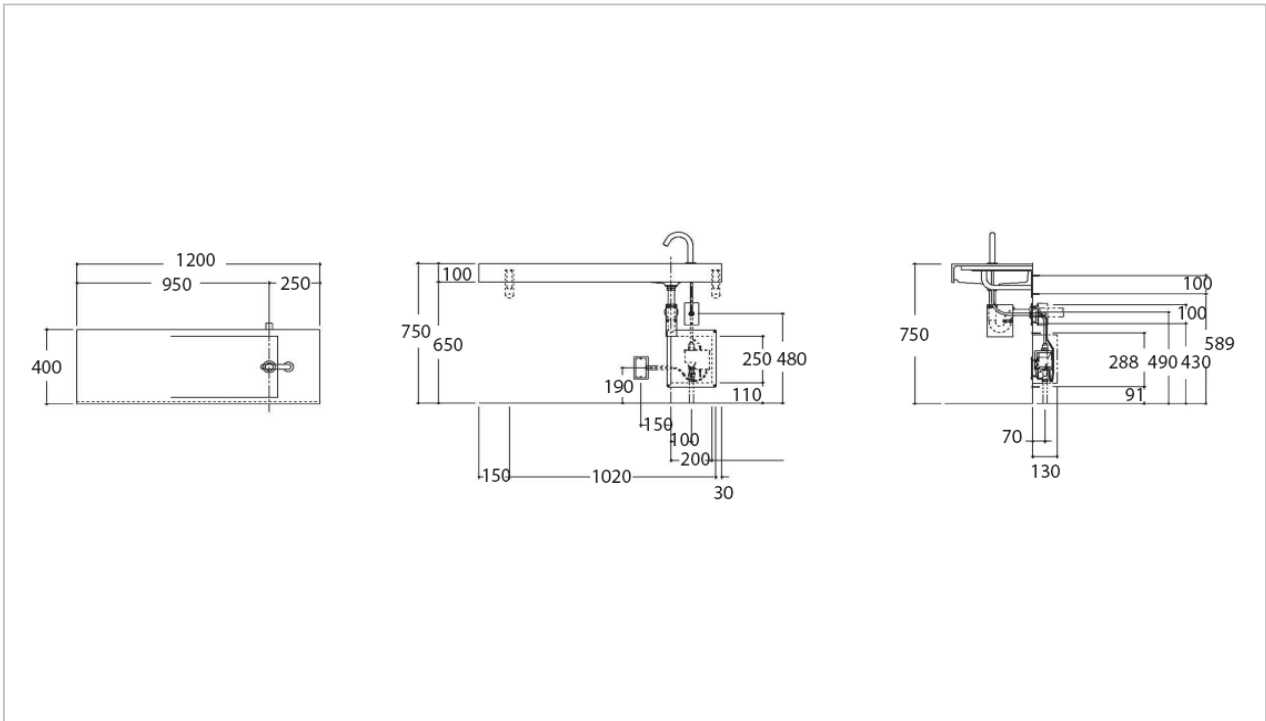

TOTO

LAVATORY

MLDAPA1T

"Suzuri" Marblite Counter

Product Features

Marblite Counter Lavatory #PA1 (Parfait White)
Size : 1200x400 mm

Suggestion Fittings & Parts

Remark : We reserve the right to change some parts for suitability.