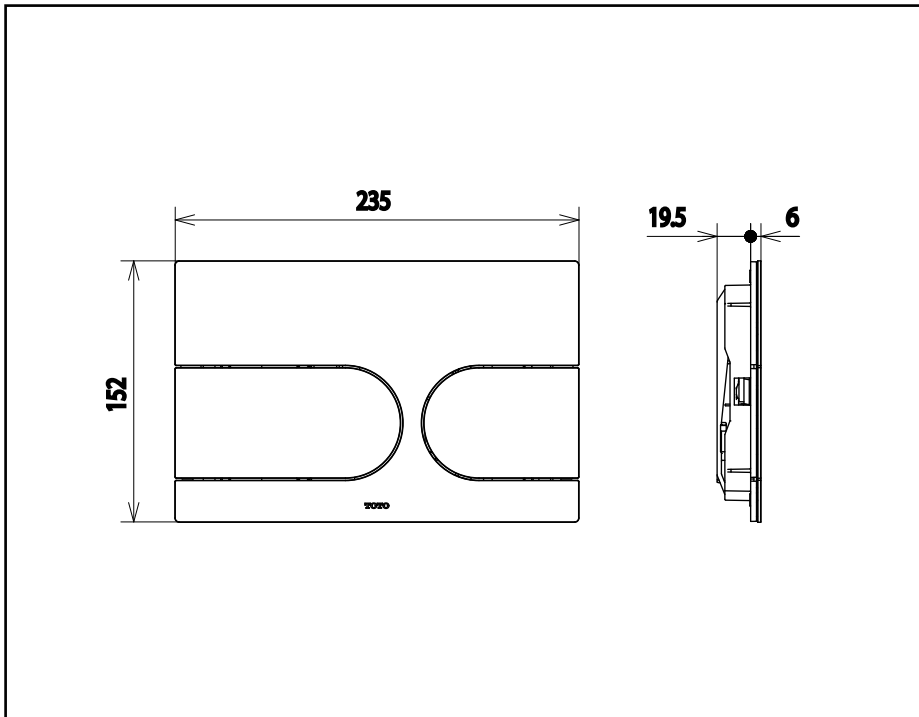

*Push Plate***MB177M#S****Features**

- Dual Flush System

**Specifications**

Size : 243W x 10D x 159H mm
Material : ABS

Parts description

- **MB177M#S**
Push Plate for Concealed Tank

Please consult a TOTO representative for details