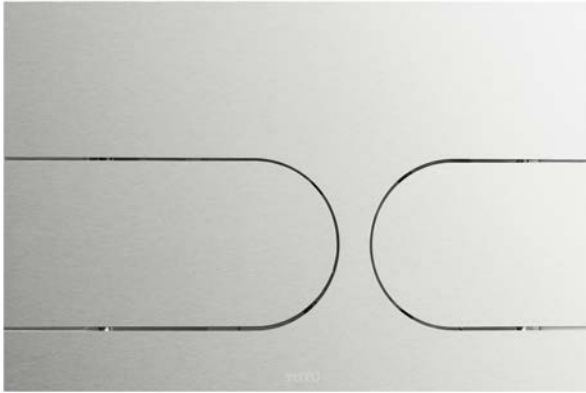

TOTO

FLUSH PANEL

In Wall Flush Panel

MB175M#SS

Features

- Dual Flush System

Specifications

Size : 243W x 11D x 159H mm

Material : Stainless Steel (SUS)

Parts description

- **MB175M#SS**
Stainless Steel

Optional Parts

- WH172A
Concealed Tank
- WH171A
Concealed Tank
- WH063
Concealed Tank w/ Frame
- WH053
Concealed Tank w/ Frame
- WH060
Concealed Tank w/o Frame
- WH050
Concealed Tank w/o Frame