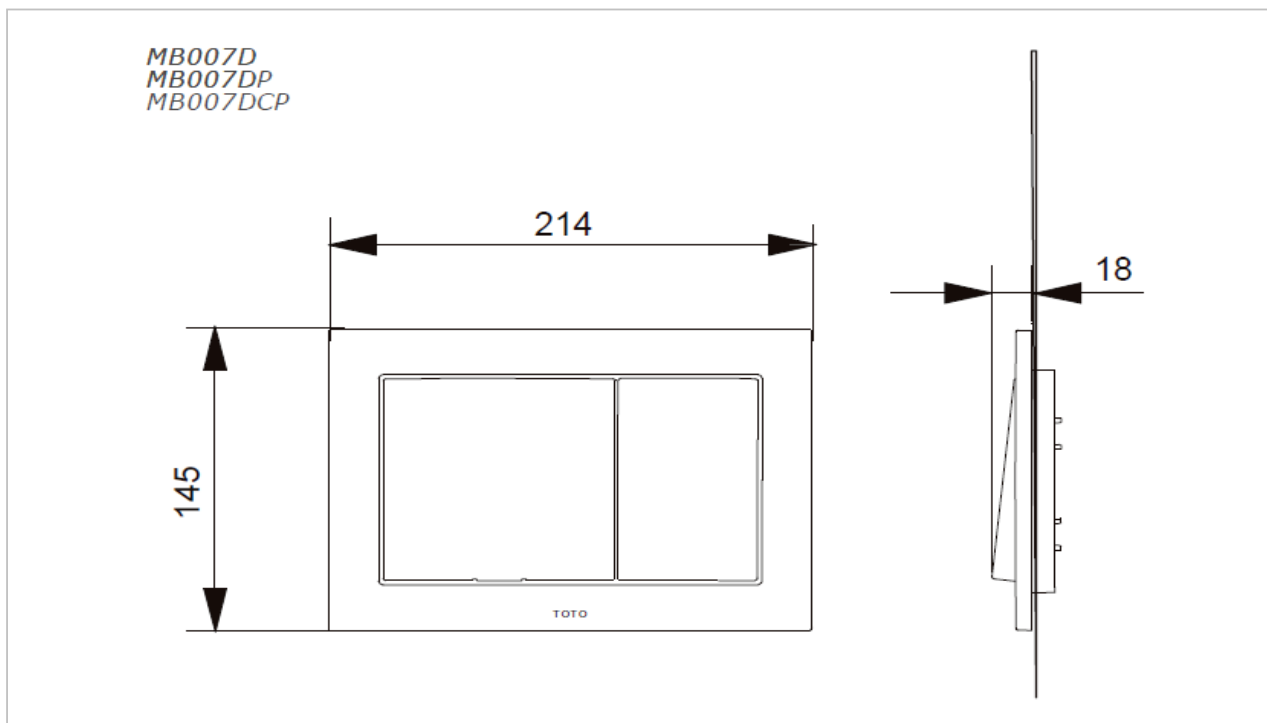

TOTO

FLUSH VALVE

**MB007D
MB007DP
MB007DCP**

Concealed Tank Push Plate

Product Features

MB007D : White

MB007DP : Matte Chrome

MB007DCP : Bright Chrome