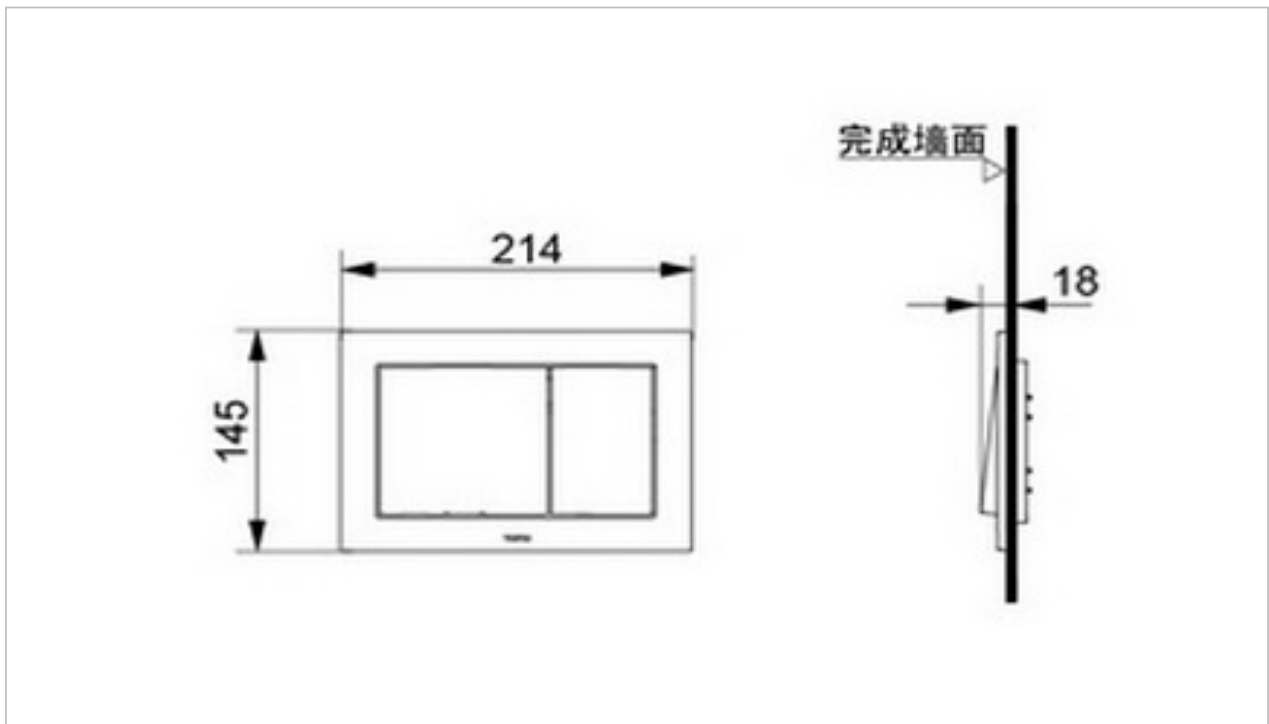

**TOTO**

**FLUSH VALVE**

**MB007**

*Concealed Tank Push Plate*

Product Features

Suggestion Fittings & Parts

Remark : We reserve the right to change some parts for suitability.

TOTO (THAILAND) CO.,LTD