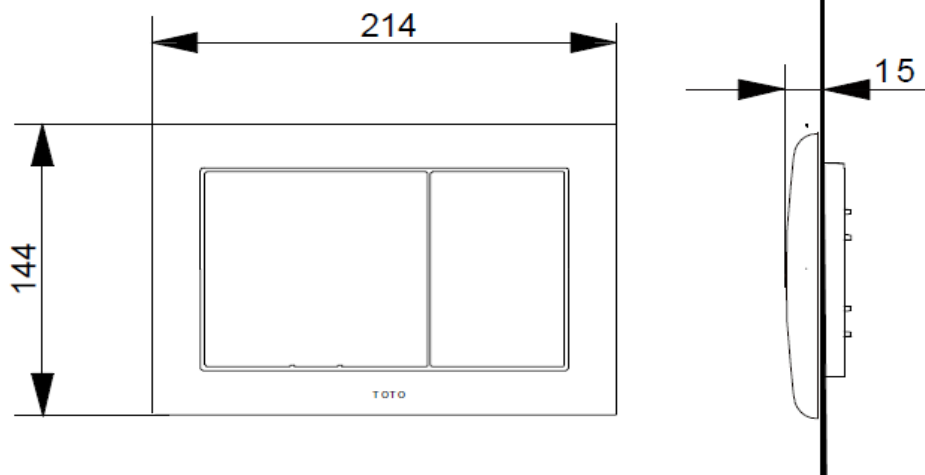

TOTO

FLUSH VALVE

MB006DCM
MB006DNM

Concealed Tank Push Plate

Product Features

MB006DCM : Bright Chrome

MB006DNM : Stainless Steel

MB006DCM
MB006DNM